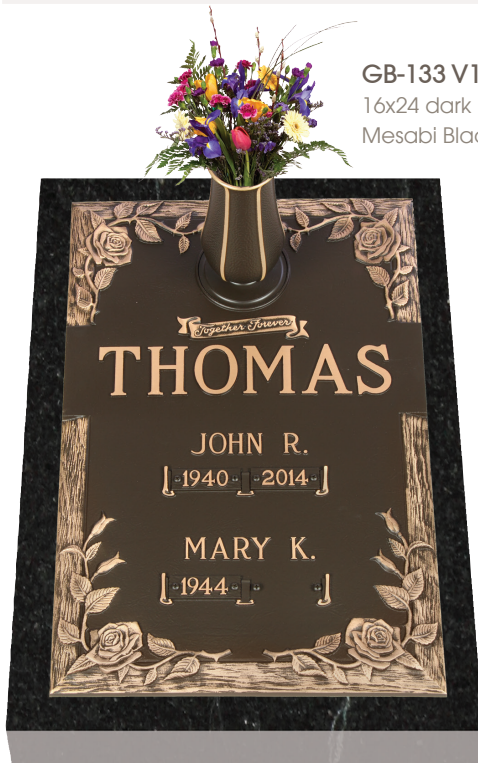

to help honor loved ones, Coldspring memorials complement the beauty of bronze with the natural colors of granite.

GB-135 V1 Dynasty Dogwood
16x24 dark bronze on a 20x28 Moonlight Gray granite base.

GB-726 V1 Polished Bevel
16x24 dark bronze on a 20x28 Moonlight Gray granite base.

GB-125 V1 Wheat
16x24 dark bronze on a 20x28 Moonlight Gray granite base.

Double Interment Memorials with vase

GB-119 V1 Victorian Rose

16x24 dark bronze on a 20x28 Moonlight Gray granite base.

Each memorial as unique as the life it is celebrating

Our custom memorials allow you to choose from several different bronze and complementary granite colors to create a memorial that is unique to the life of your loved one.

Shown with a Precious Portrait.