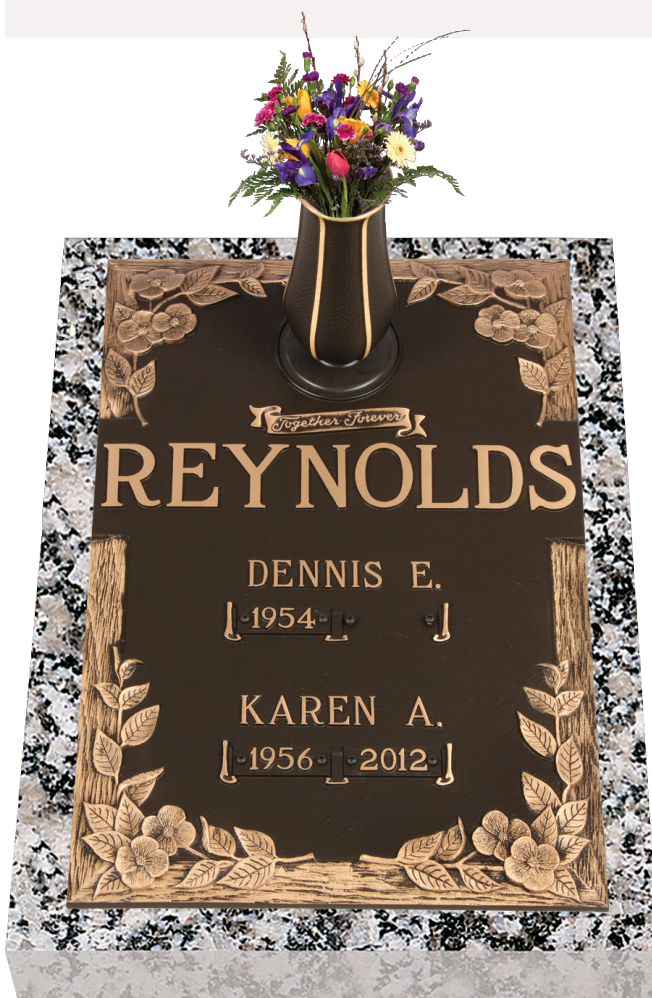

GB-117 V1 Mountain Pine
16x24 Terra Rouge bronze on a
20x28 Carnelian® granite base.

Shown with a
Patrician vase.

Preserving memories for the ages

The perfect way to capture the story of people's lives — or share your own with future generations. Through a wide range of customizable options your memorial will be a true, heartfelt tribute to your loved one. Leveraging the finest materials, craftsmanship and thoughtfulness in manufacture

to help honor loved ones, Coldspring memorials complement the beauty of bronze with the natural colors of granite.

GB-135 V1 Dynasty Dogwood
16x24 dark bronze on a 20x28 Moonlight Gray granite base.

GB-726 V1 Polished Bevel
16x24 dark bronze on a 20x28 Moonlight Gray granite base.