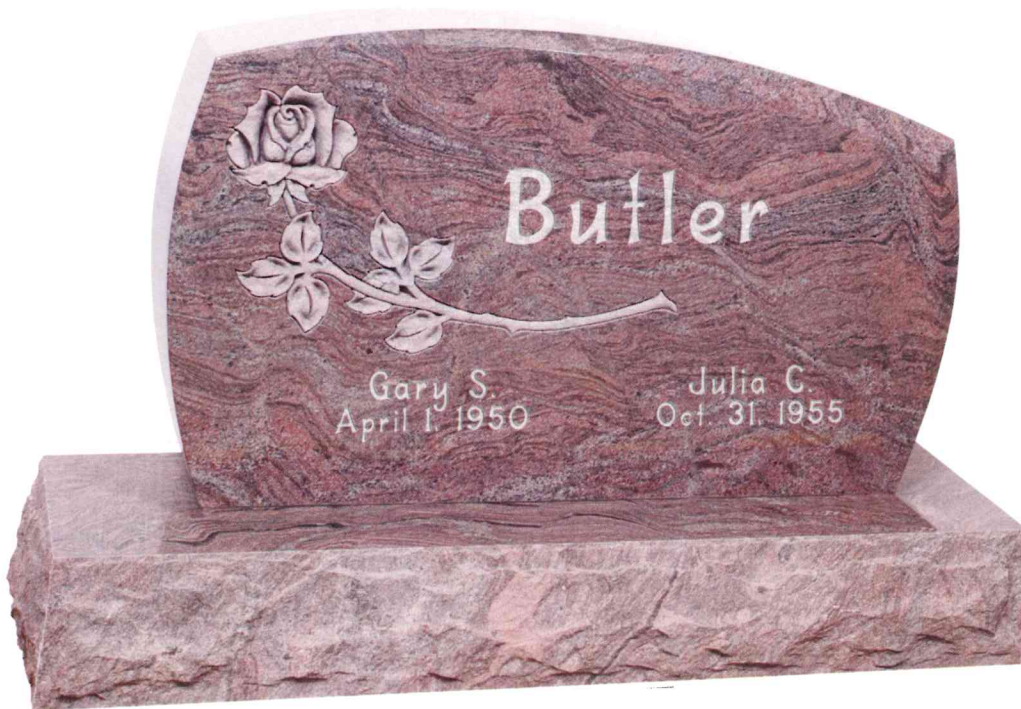

SS59 Paradiso

3-6x0-8x2-0 / 4-6x1-2x0-8

Letters: 4", 1.5", 1.25"

Carved (1) as TGS0325