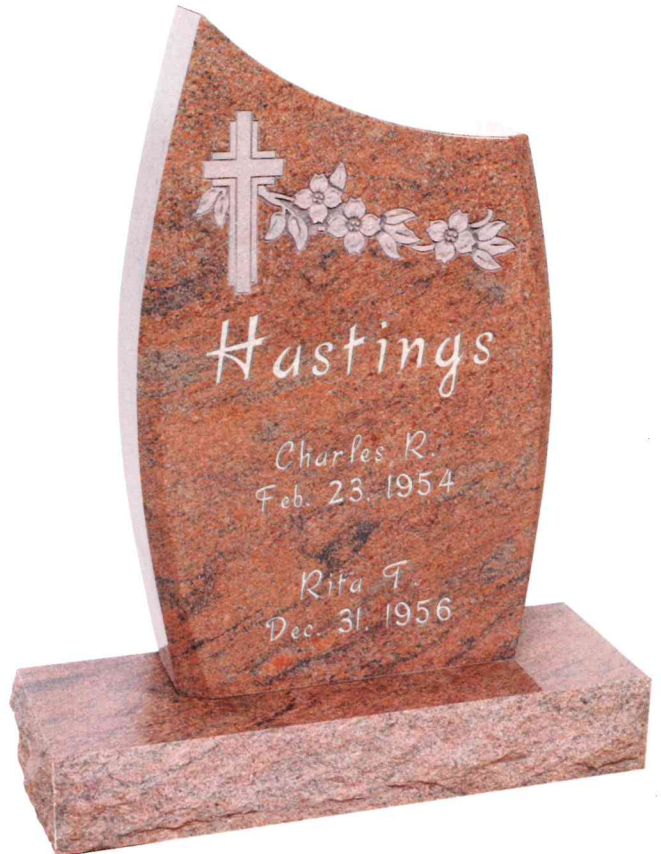

**SS61 Jet Black**  
 2-2x0-6x3-0 / 3-4x1-0x0-6  
 Letters: 1.75", 3", 1.25", 1"  
 Carved (1) as TGS0127

**SS58 India Rose**  
 1-10x0-6x2-6 / 2-10x1-0x0-6  
 Letters: 2.5", 1.5", 1.125"  
 Carved (1) as TGS0118

**SS62 Red Multi-Color**  
 2-0x0-6x3-2 / 3-0x1-0x0-6  
 Letters: 3", 1.75", 1.5"  
 Carved (1) as TGS0321

*TGS0202 American Gray*

3-6x0-6x2-2 / 4-6x1-0x0-6

Letters: 3", 1.5", 1.25"

*TGS0111 American Gray*