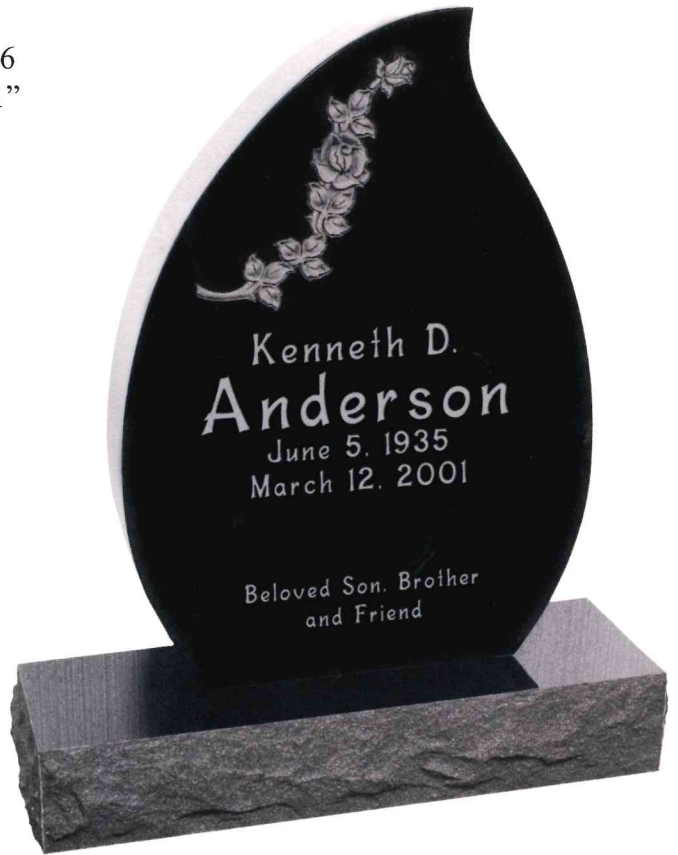

**SS61 Jet Black**  
 2-2x0-6x3-0 / 3-4x1-0x0-6  
 Letters: 1.75", 3", 1.25", 1"  
 Carved (1) as TGS0127

**SS58 India Rose**  
 1-10x0-6x2-6 / 2-10x1-0x0-6  
 Letters: 2.5", 1.5", 1.125"  
 Carved (1) as TGS0118

**SS62 Red Multi-Color**  
 2-0x0-6x3-2 / 3-0x1-0x0-6  
 Letters: 3", 1.75", 1.5"  
 Carved (1) as TGS0321

*TGS0202 American Gray*

3-6x0-6x2-2 / 4-6x1-0x0-6

Letters: 3", 1.5", 1.25"

*TGS0111 American Gray*

Letters: 3", 1.5", 1.25"

Carved (1) as TGS0103A

*TGS0319 Sparkle Black*

3-0x0-6x1-8 / 4-0x1-0x0-6

Letters: 3", 1.5", 1.25"

*TGS0302 Shell White*

4-0x0-8x2-4 / 5-0x1-2x0-8

Letters: 3.5, 1.75", 1.5"