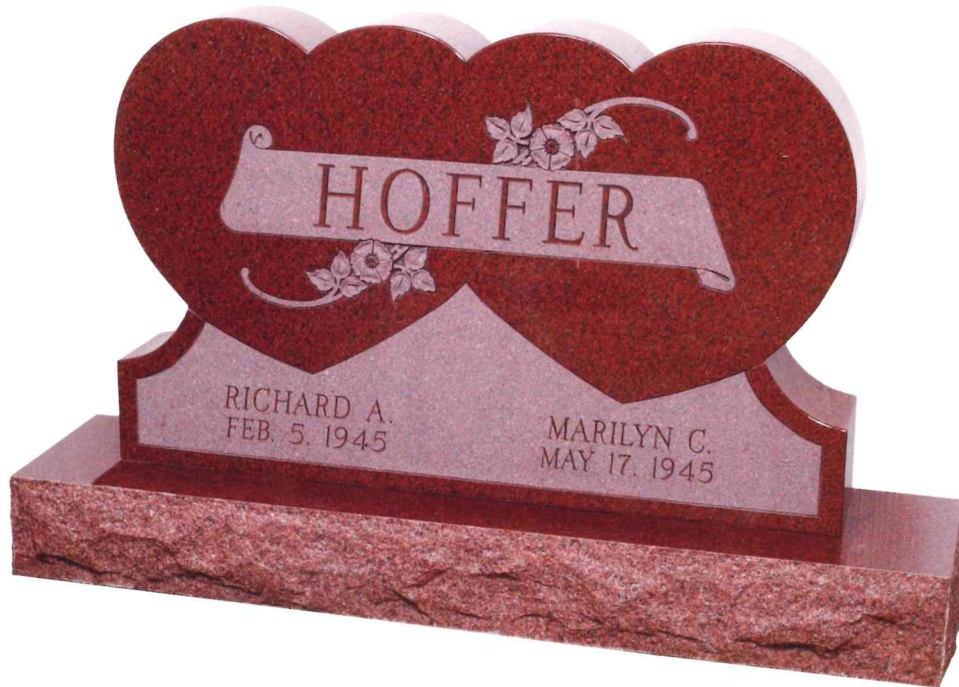

SS54 India Red

3-6x0-6x2-2 / 4-6x1-0x0-6

Letters: 3.5", 1.25", 1.125"

Carved (1) as TGS0331