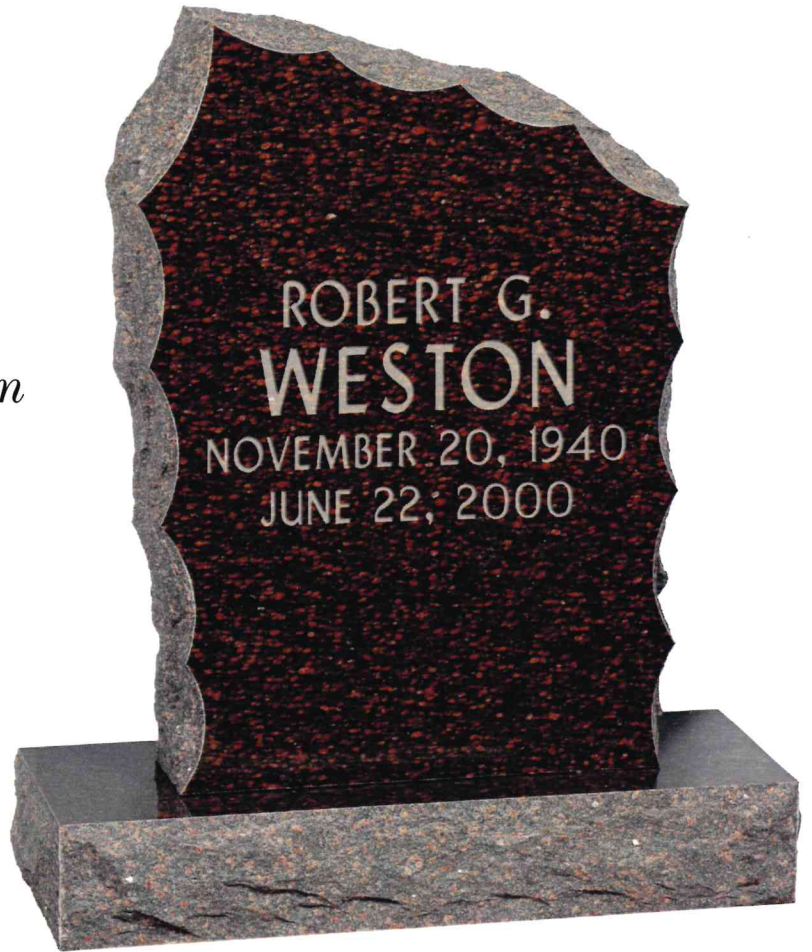

*Carved (1) as TGS0127-B*

*TGS0530 Jet Black*

*2-0x0-6x2-2 / 3-0x1-0x0-6*

*Letters: 1.75", 2.5", 1.25"*

*Diamond Carved (1)*

*TGS618 Cat's Eye Brown*  
2-2x0-6x3-0 / 3-0x1-0x0-6  
Letters: 2.0", 3.0", 1.5"