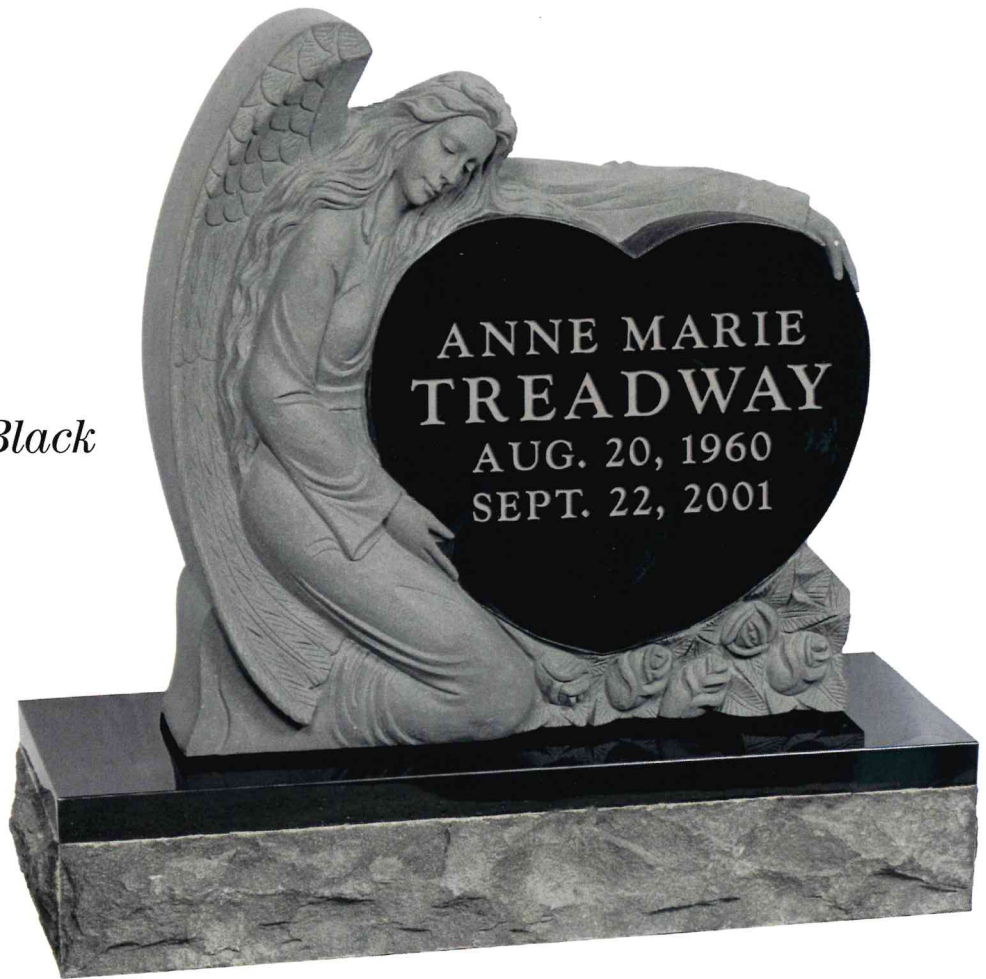

TGS651-S China Black

2-8x0-8x2-8 / 3-0x1-2x0-8

Sculptured Angel on Heart

Letters: 1.5", 2.0", 1.25"