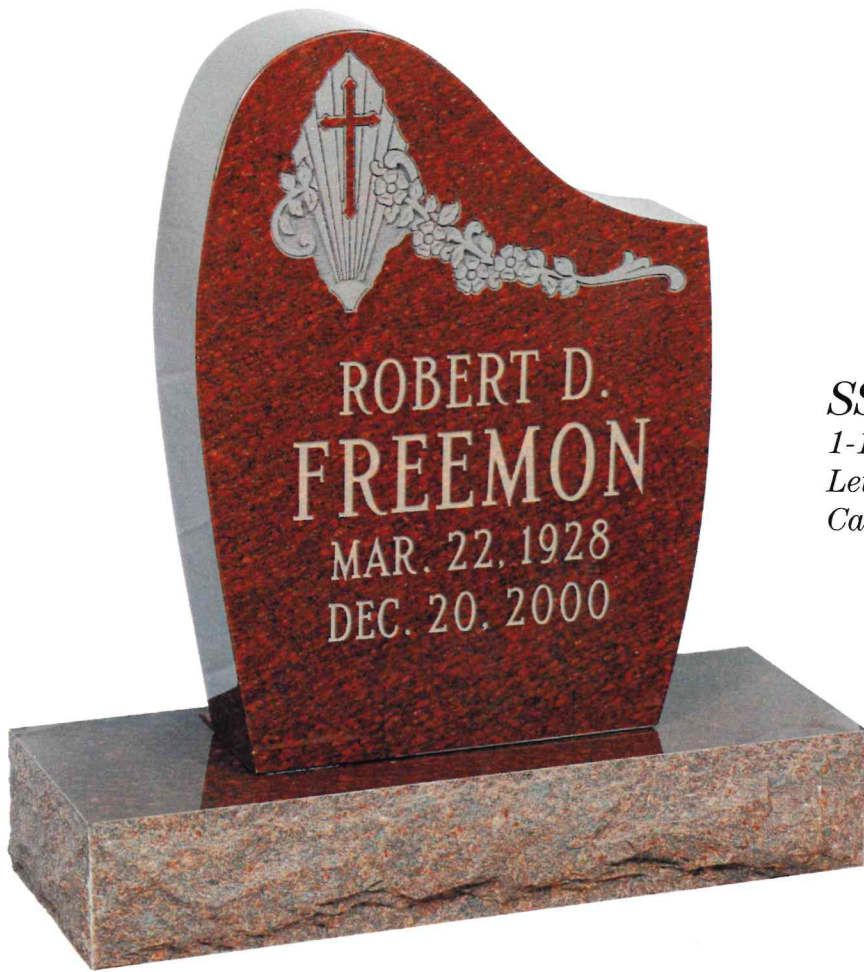

SS58 Cat's Eye Red

1-10x0-6x2-6 / 2-10x1-0x0-6

Letters: 2.0", 3.0", 1.5"

Carved (1) as TGS0118-B

TGS615 Cat's Eye Red

2-0x0-6x2-4 / 3-0x1-0x0-6

Letters: 1.75", 2.5", 1.5"