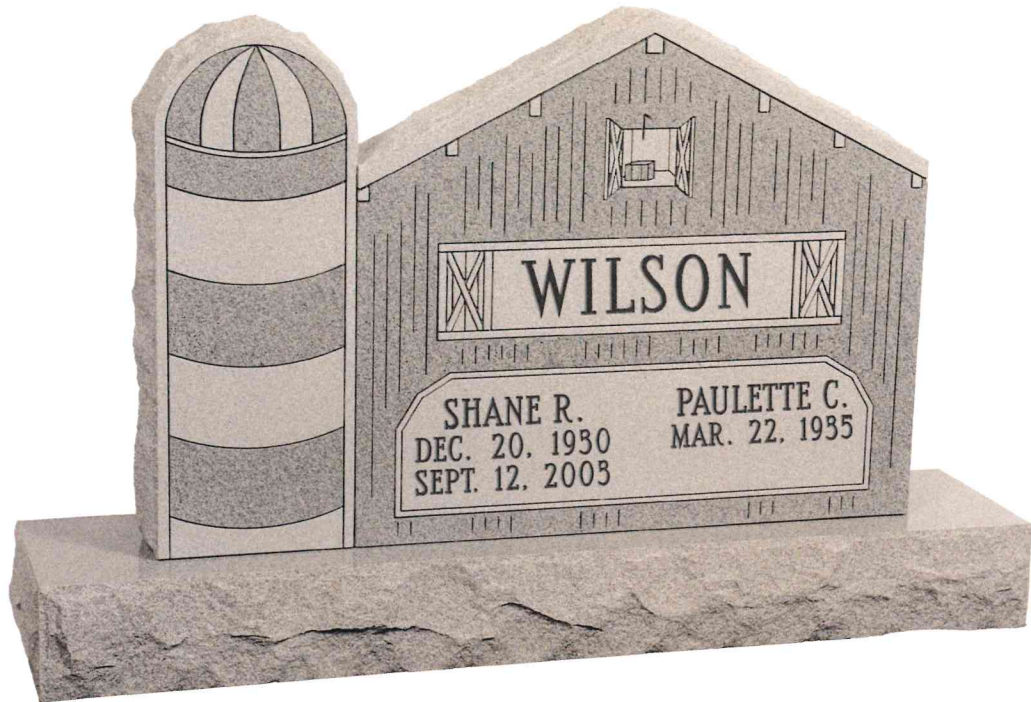

TGS701 Morning Rose

3-6 x 0-6 x 2-0 / 4-6 x 1-0 x 0-6

Letters: 3.0", 1.5", 1.25"

TGS701B American Gray

3-6 x 0-6 x 2-4 / 4-6 x 1-0 x 0-6

Letters: 3.0", 1.5", 1.25"

TGS716 Jet Black
2-6 x 0-6 x 2-6 / 3-6 x 1-0 x 0-6
Letters: 2.0", 3.0", 1.5"