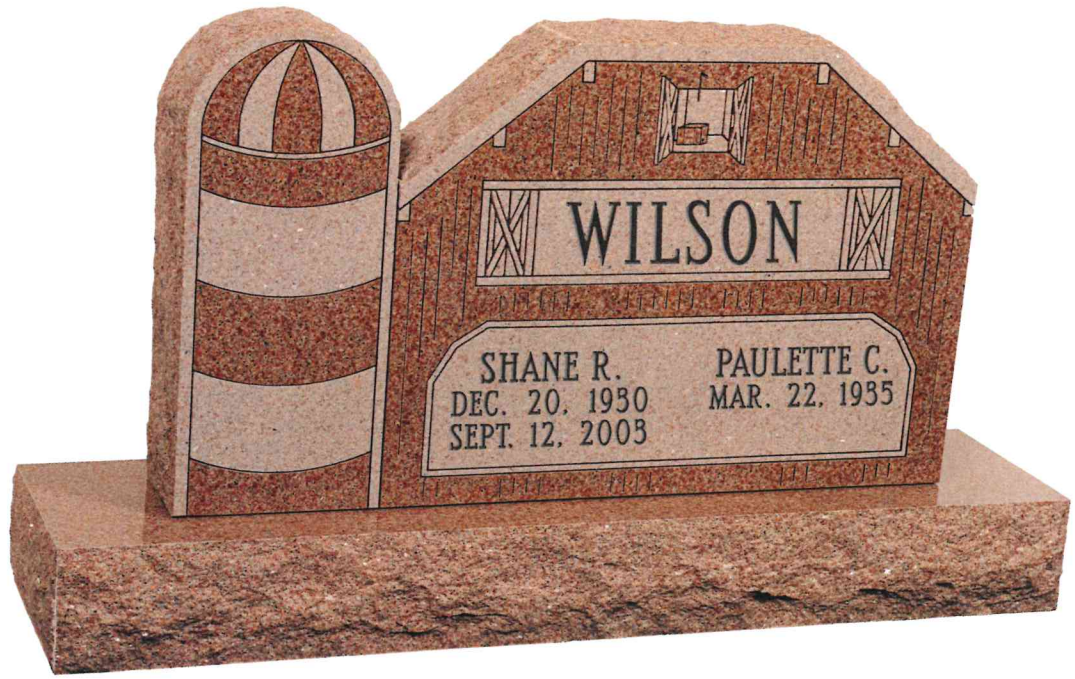

TGS0327 Tan Brown

1-8 x 0-6 x 1-6 / 1-6 x 0-8 x 0-6

5-8 x 1-0 x 0-6 / 0-7 x 0-7 x 1-0

Letters: 3.0", 1.75", 1.5"

TGS0324B India Rose

1-10 x 0-6 x 1-8 / 1-6 x 0-8 x 0-6

5-0 x 1-0 x 0-6 / 0-7 x 0-7 x 1-0

Letters: 3.0", 1.25", 1.5", 1.25"

TGS701 Morning Rose

3-6 x 0-6 x 2-0 / 4-6 x 1-0 x 0-6

Letters: 3.0", 1.5", 1.25"

TGS701B American Gray

3-6 x 0-6 x 2-4 / 4-6 x 1-0 x 0-6

Letters: 3.0", 1.5", 1.25"

TGS716 Jet Black
2-6 x 0-6 x 2-6 / 3-6 x 1-0 x 0-6
Letters: 2.0", 3.0", 1.5"