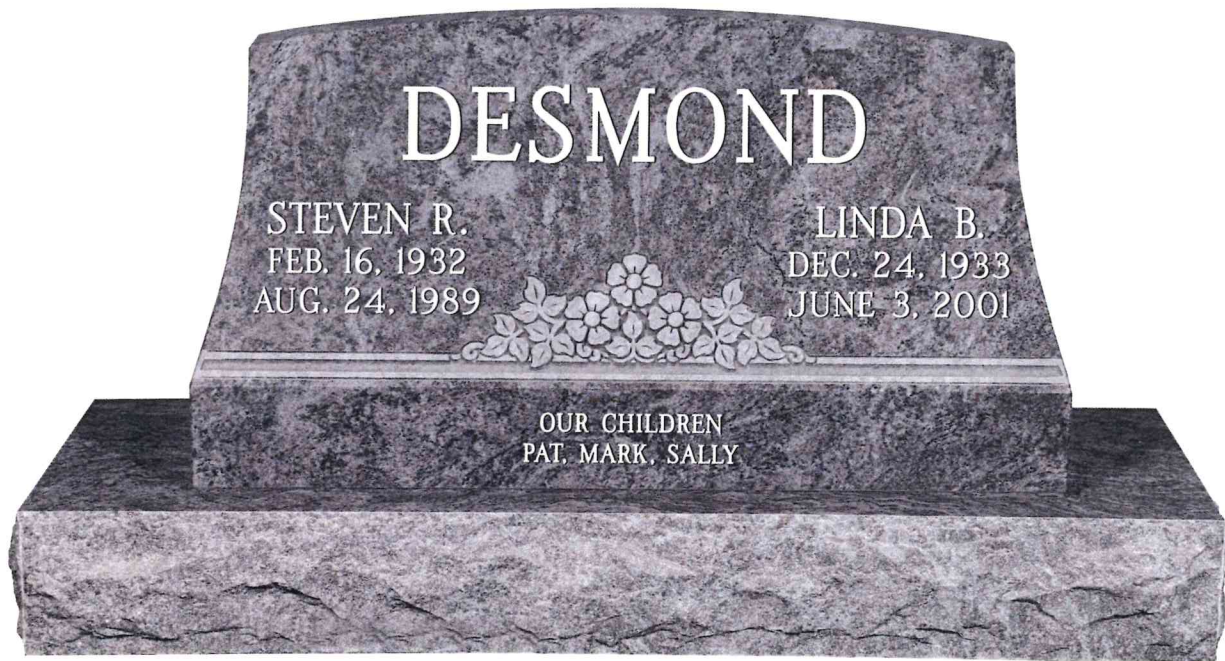

TGS741 China Gray
 3-0 x 0-10 x 1-6 / 4-0 x 1-2 x 0-6
 Letters: 3.5", 1.25", 1.0"

TGS752 Blue Lagoon
 3-0 x 0-10 x 1-6 / 4-0 x 1-2 x 0-6
 Letters: 3.0", 1.25", 1.0", .75"

TGS763 Jet Black

2-0 x 0-6 x 2-0 / 2-10 x 1-0 x 0-6