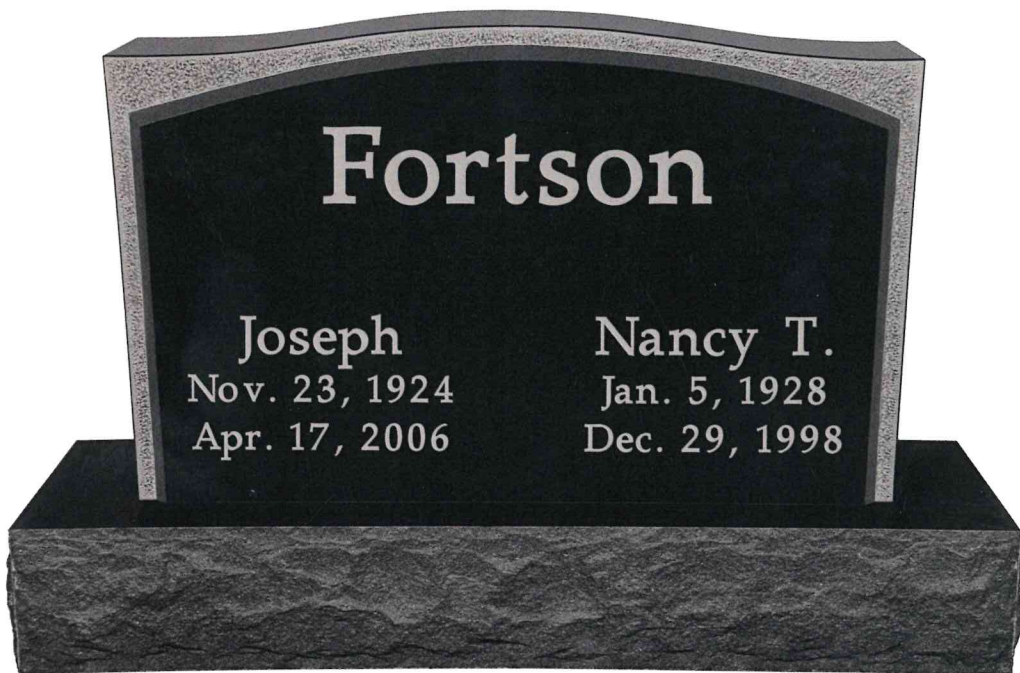

TGS712-D Jet Black

3-6 x 0-8 x 2-2 / 4-6 x 1-2 x 0-8

Letters: 3.5", 1.5", 1.0"