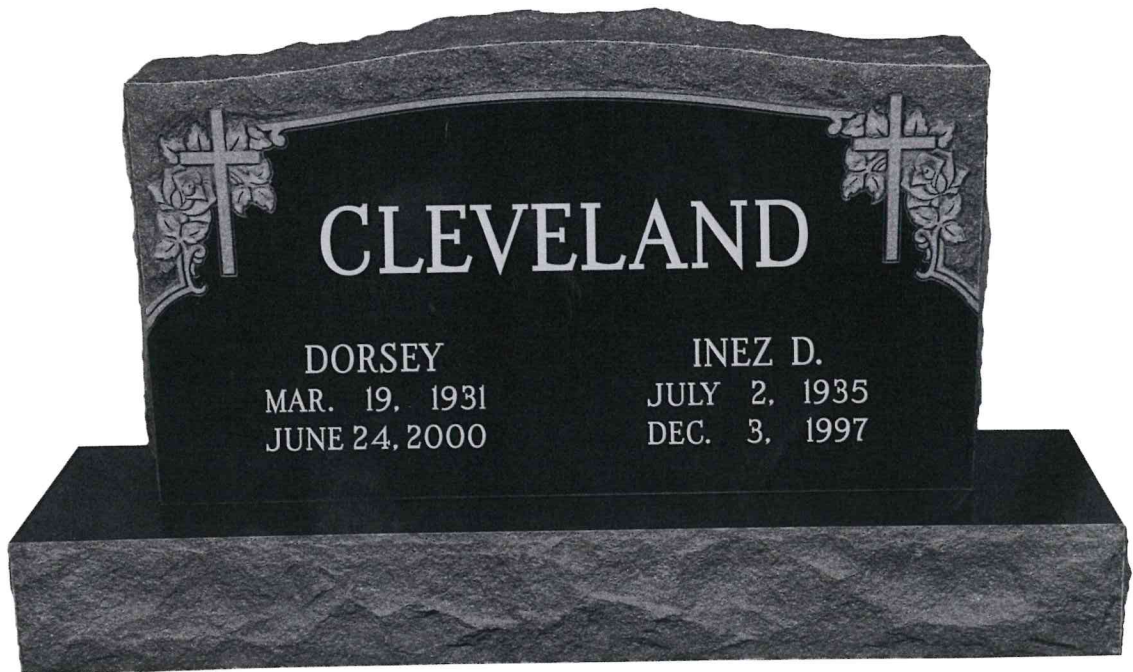

TGS905 Jet Black

3-0 x 0-6 x 1-8 / 4-0 x 1-0 x 0-6

Letters: 3.0", 1.25", 1.0"

TGS906 Jet Black
 3-0 x 0-6 x 1-8 / 4-0 x 1-0 x 0-6
 Letters: 3.0", 1.25", 1.0"

TGS907 Jet Black
 3-0 x 0-6 x 1-8 / 4-0 x 1-0 x 0-6
 Letters: 3.0", 1.25", 1.0"