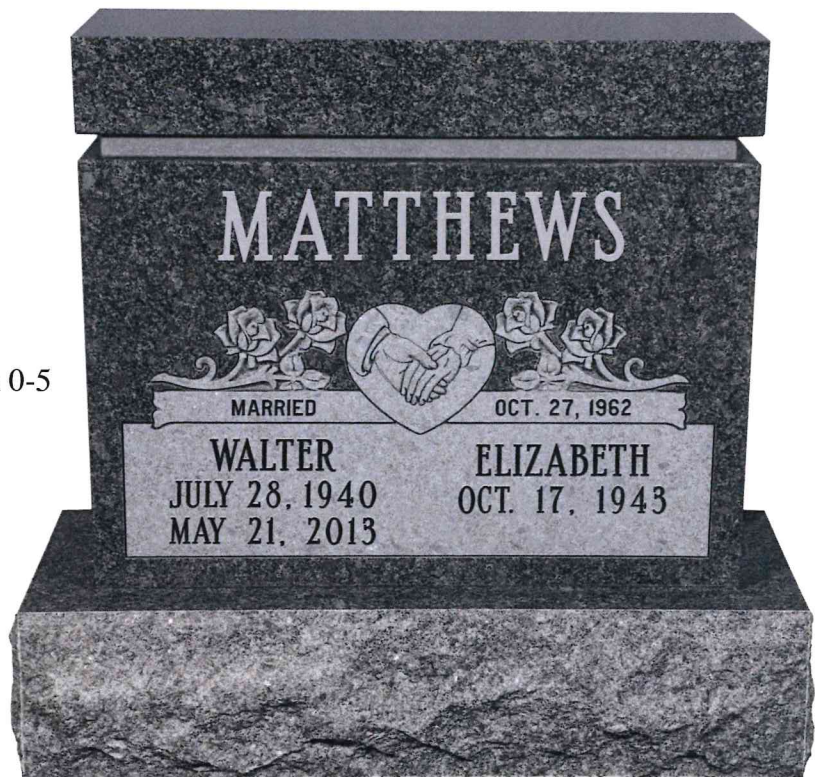

TGS784 Gray Pearl
2-6 x 0-10 x 1-8 / 3-0 x 1-2 x 0-8 / 2-6 x 0-10 x 0-5
Letters: 3.0", .75", 1.5", 1.25"

MATTHEWS

MARRIED

OCT. 27, 1962

WALTER
JULY 28, 1940
MAY 21, 2013

ELIZABETH
OCT. 17, 1943

TGS744 Jet Black
 1-2 x 0-8 x 3-4 / 4-6 x 1-4 x 0-8
 3-8 x 0-10 x 0-10 / 0-8 x 0-8 x 3-4
 3-6 x 1-0 x 0-6
 Letters: 3.5", 1.25", 1.0"