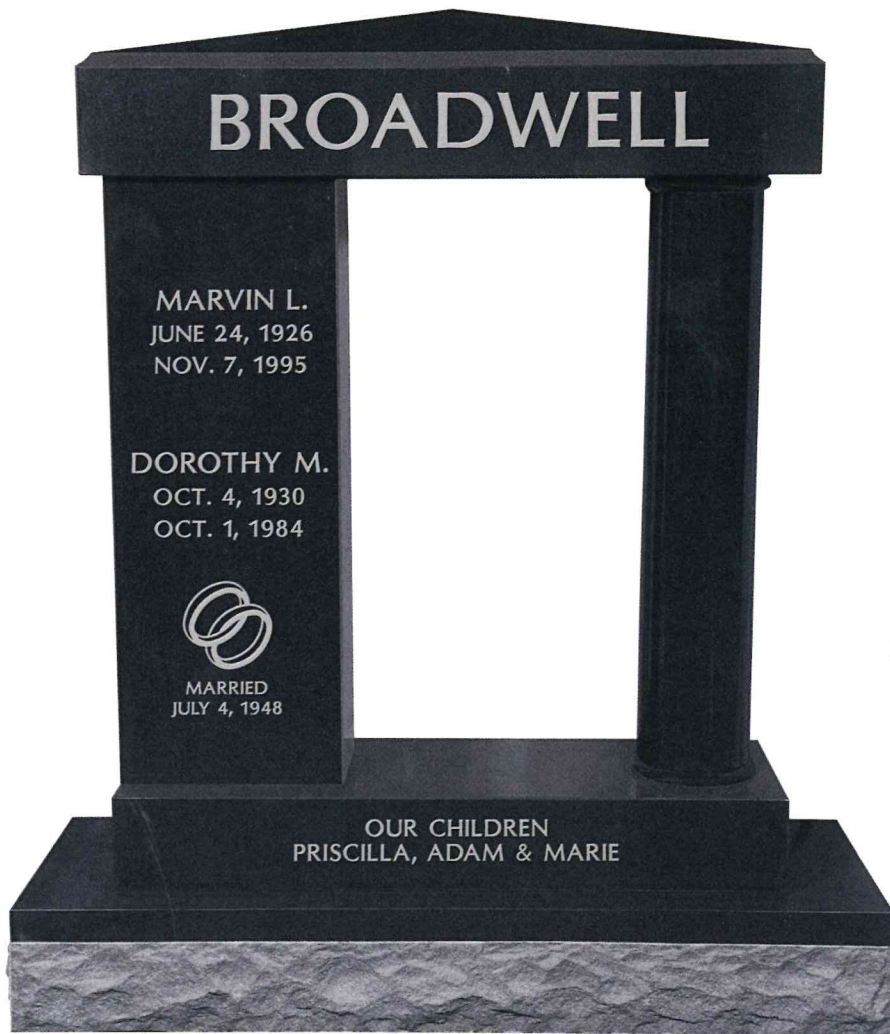

TGS784 Gray Pearl
2-6 x 0-10 x 1-8 / 3-0 x 1-2 x 0-8 / 2-6 x 0-10 x 0-5
Letters: 3.0", .75", 1.5", 1.25"

MATTHEWS

MARRIED

OCT. 27, 1962

WALTER
JULY 28, 1940
MAY 21, 2013

ELIZABETH
OCT. 17, 1943

TGS744 Jet Black
 1-2 x 0-8 x 3-4 / 4-6 x 1-4 x 0-8
 3-8 x 0-10 x 0-10 / 0-8 x 0-8 x 3-4
 3-6 x 1-0 x 0-6
 Letters: 3.5", 1.25", 1.0"