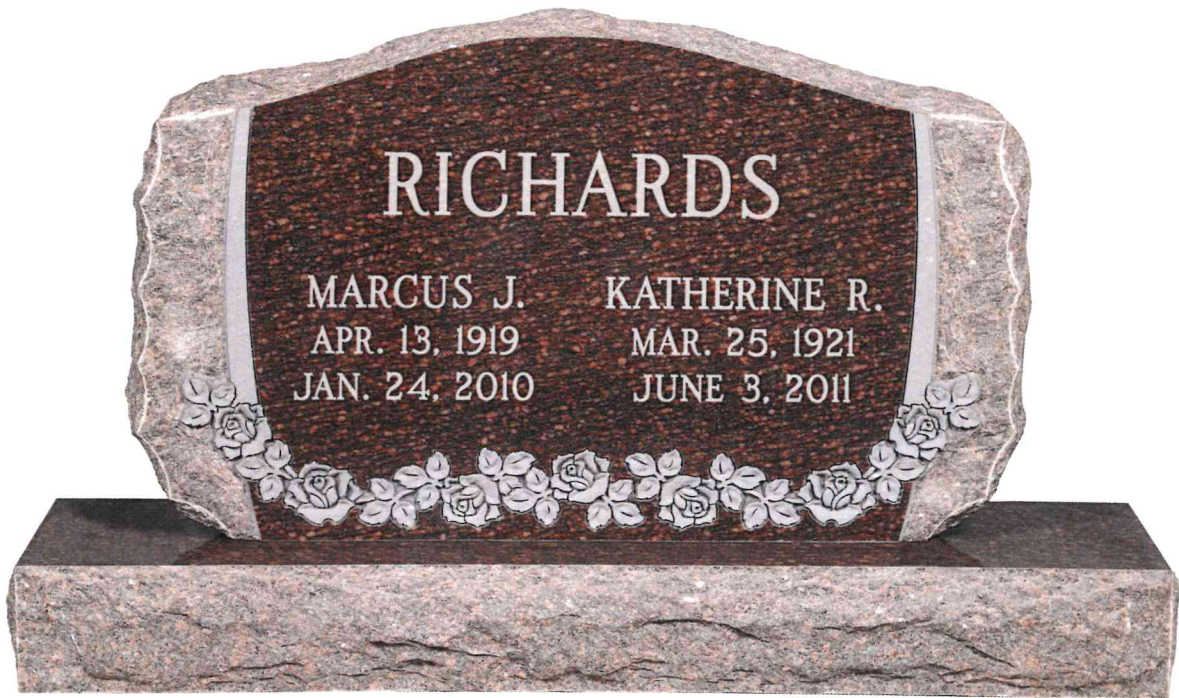

TGS909 Jet Black
3-0 x 0-6 x 1-8 / 4-0 x 1-0 x 0-6
Letters: 3.0", 1.25", 1.0"

TGS762D Cat's Eye Brown

3-6 x 0-6 x 2-0 / 4-6 x 1-0 x 0-6

Letters: 3.0", 1.5", 1.25"