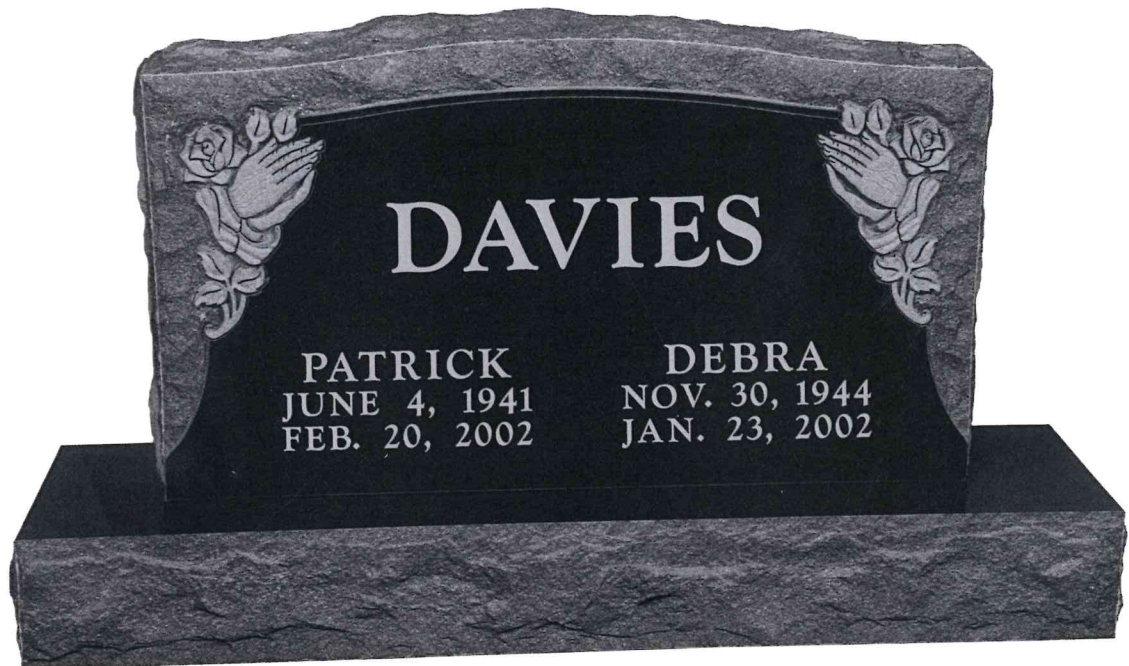

TGS908 Jet Black
3-0 x 0-6 x 1-8 / 4-0 x 1-0 x 0-6
Letters: 3.0", 1.25", 1.0"