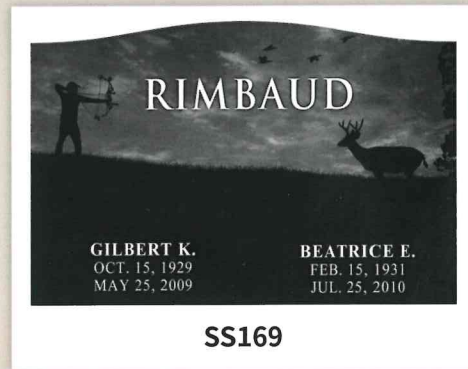

SS156

SS090/037

SS219

Find the perfect scene for your loved one in our selection of the most popular laser scene etchings. Simply choose a scene then add names and dates to create a beautiful and unique memorial.

SS249

SS245

SS050

SS220

SS285

SS288

Record
DANIEL S. JULY 16, 1935 SEPT. 30, 2013
CATHERINE P. MAY 25, 1939 DEC. 25, 2011

SS063