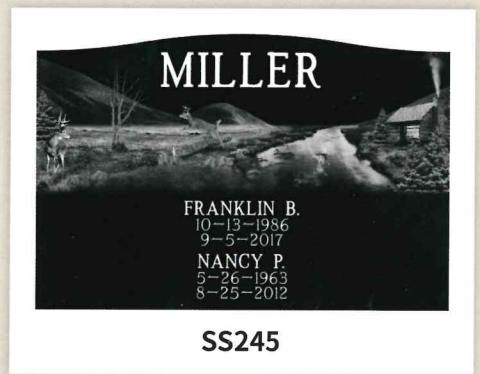

SS156

SS090/037

SS219

Find the perfect scene for your loved one in our selection of the most popular laser scene etchings. Simply choose a scene then add names and dates to create a beautiful and unique memorial.

SS249

SS245

SS050

SS220

SS285

SS288

Record
DANIEL S. JULY 16, 1935 SEPT. 30, 2013
CATHERINE P. MAY 25, 1939 DEC. 25, 2011

SS063