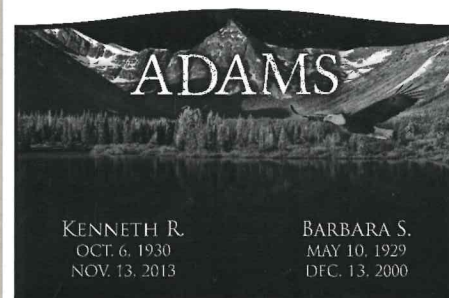

SS172

SS097