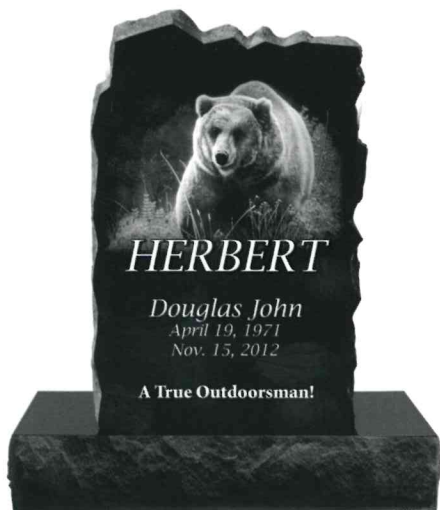

SS099

SS058

SS038

SS094