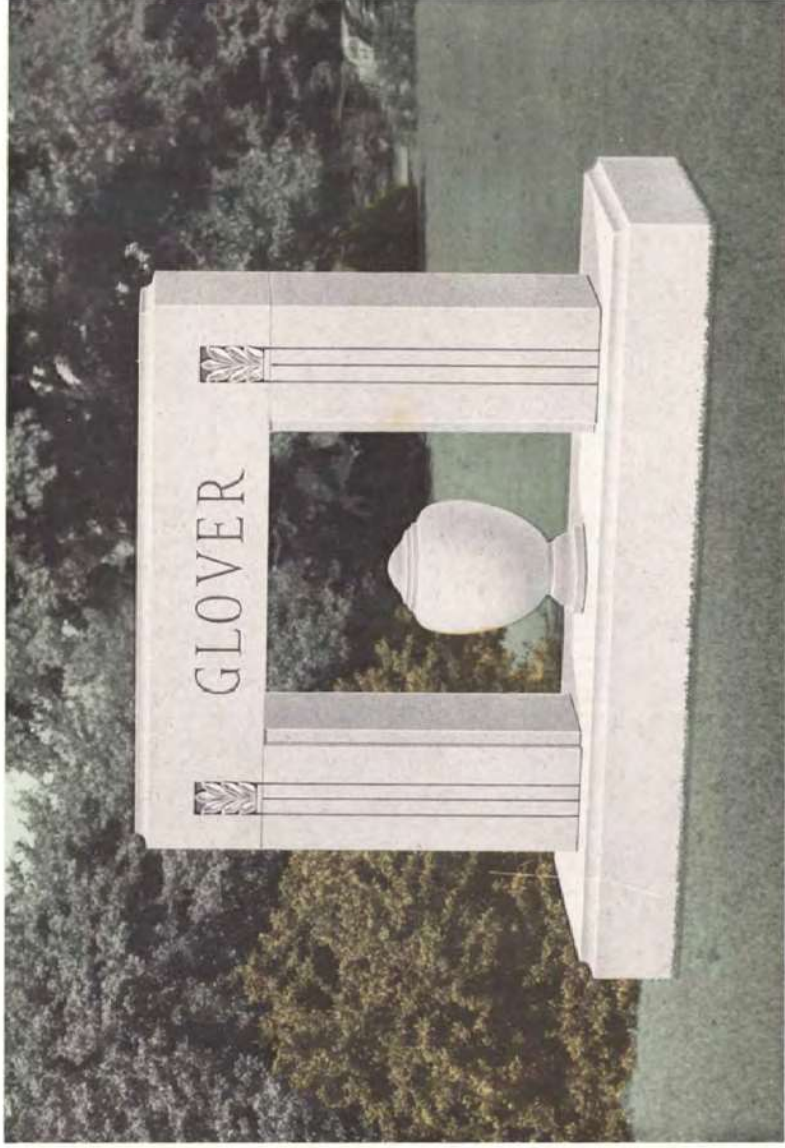

Many times it is the desire to erect a tribute without screening the background.

Z-3221

GLOVER

A. Size	Height 4-4	B. Size	Height 5-2
Cap	4-6 x 0-10 x 1-0	Cap	5-4 x 1-0 x 1-2
2 Pilasters	1-0 x 0-10 x 2-8	2 Pilasters	1-2 x 1-0 x 3-2
1 Urn	1-0 x 1-0 x 1-8	1 Urn	1-2 x 1-2 x 1-11
1 Base	6-0 x 1-6 x 0-8	1 Base	7-2 x 1-10 x 0-10