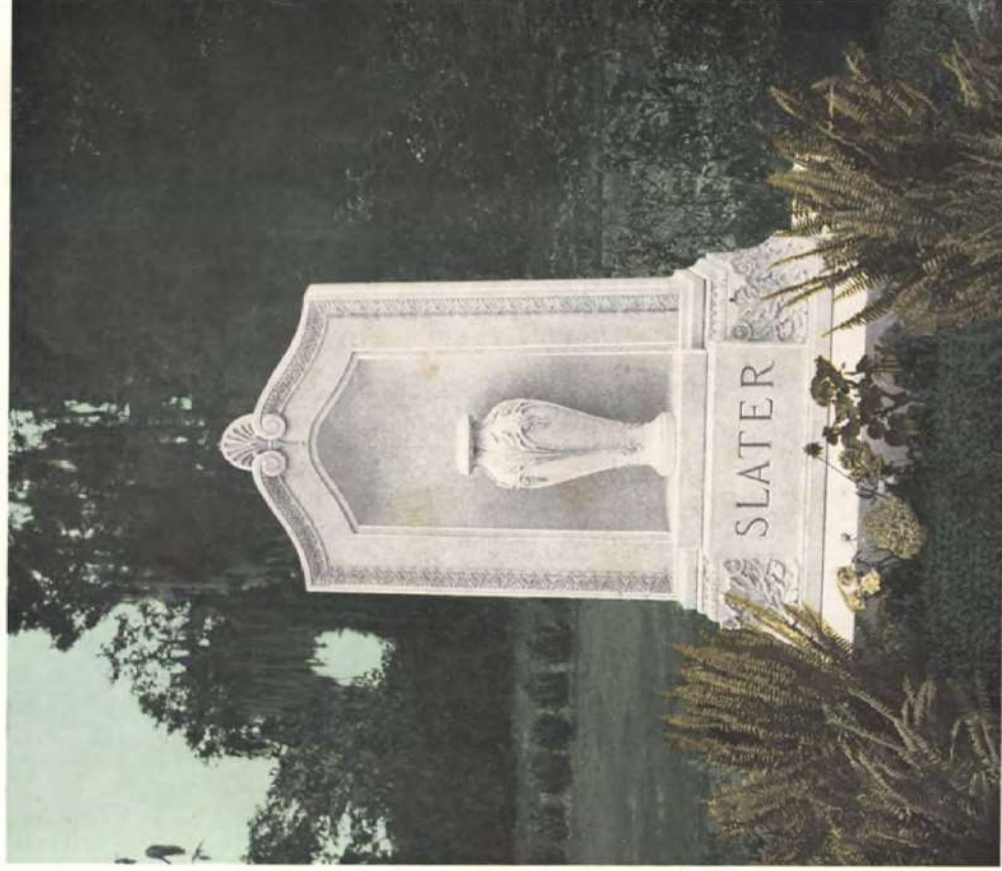

Z-3249
SLATER

Height 7-0
Die 3-4 x 1-6 x 4-10
Base 4-1 x 2-1 x 1-2
B.Base 5-8 x 2-8 x 1-0
Vase 0-11 x 0-11 x 2-2

The naturalist c. Poppy carving on the second base is symbolic of sleep and rest. The die stone is lobbed decorated by a border of Honeysuckle terminating in the final.