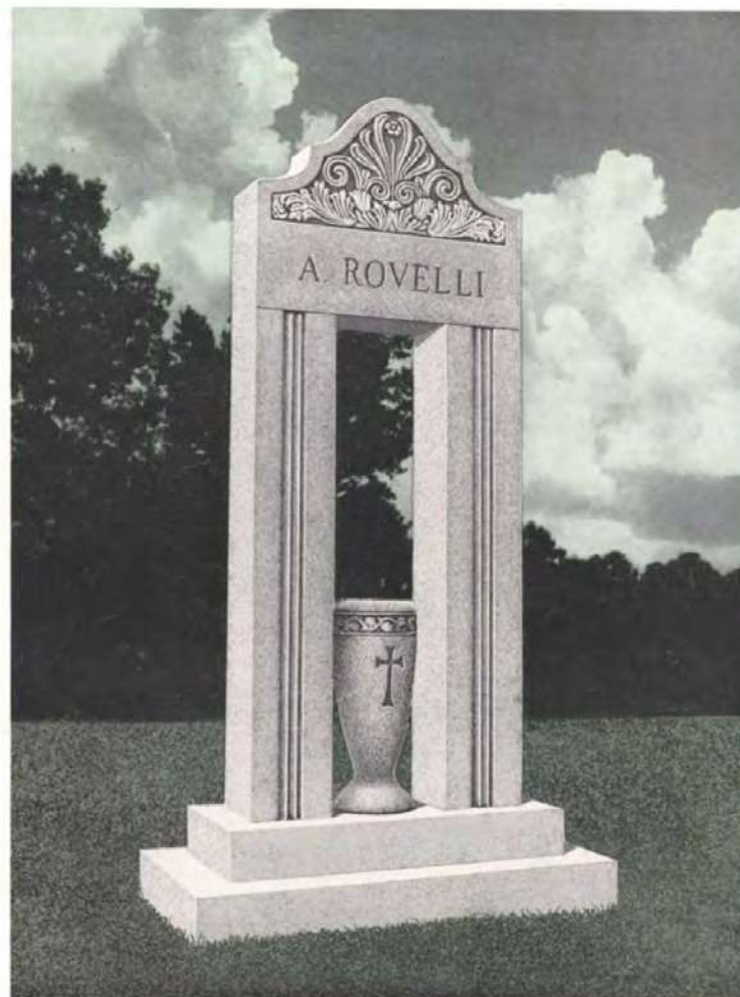

The Palmette and Acanthus Carving is derived from the Ancient Greek Stele.
Z-3226

A. ROVELLI

A. Size	Height 8-10	B. Size	Height 10-0
Cap	3-0 x 1-0 x 2-4	Cap	3-6 x 1-2 x 2-8
2 Pilasters	0-10 x 1-0 x 5-4	2 Pilasters	1-0 x 1-2 x 6-2
Vase	1-0 x 1-0 x 2-2	Vase	1-2 x 1-2 x 2-6
Base	3-8 x 1-6 x 0-6	Base	4-2 x 1-8 x 0-6
B. Base	4-9 x 2-4 x 0-8	B. Base	5-6 x 2-8 x 0-8

McTeel