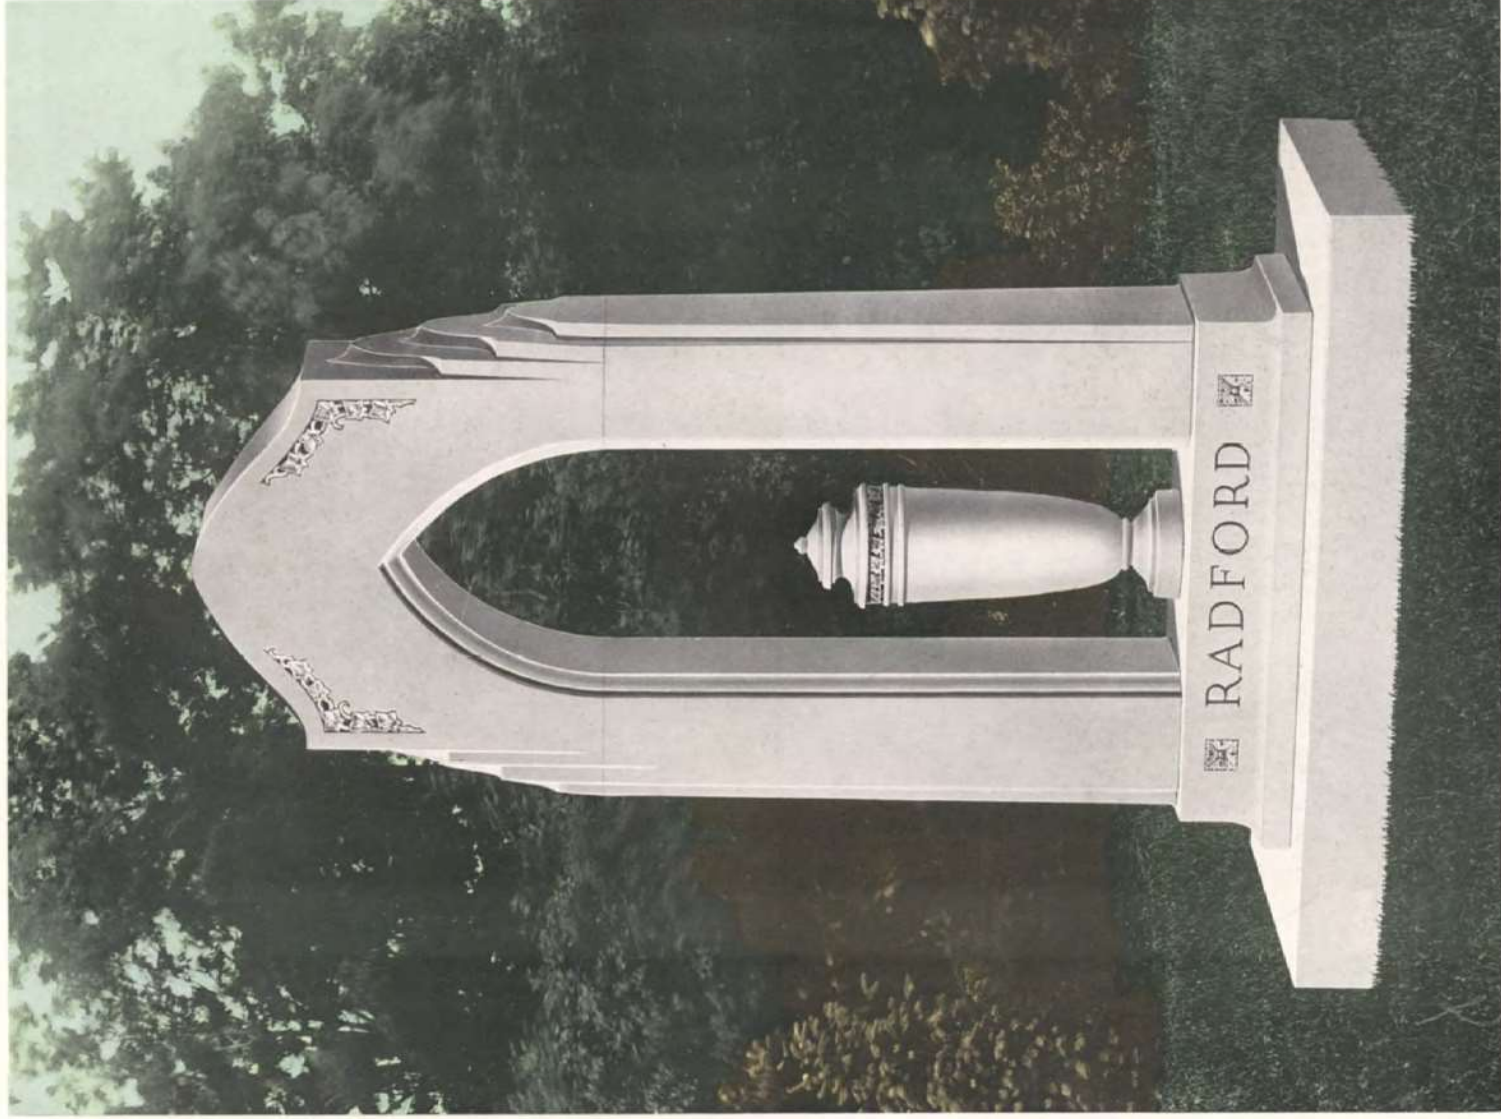

The excellence of its proportions, the simple directness of ornamentation, by leaves for Mimers, Gothic archway, as well as the unique place provided for the graceful urn, make each of these in its turn merit commendation.

Z-3230

RADFORD

Height	7-0
Cap	2-10 x 0-10 x 2-4
2 Filasters	0-10 x 0-10 x 3-6
1 Urn	0-10 x 0-10 x 2-4
1 Base	3-2 x 1-2 x 0-8
1 Base	4-6 x 2-0 x 0-6

by
McNeil