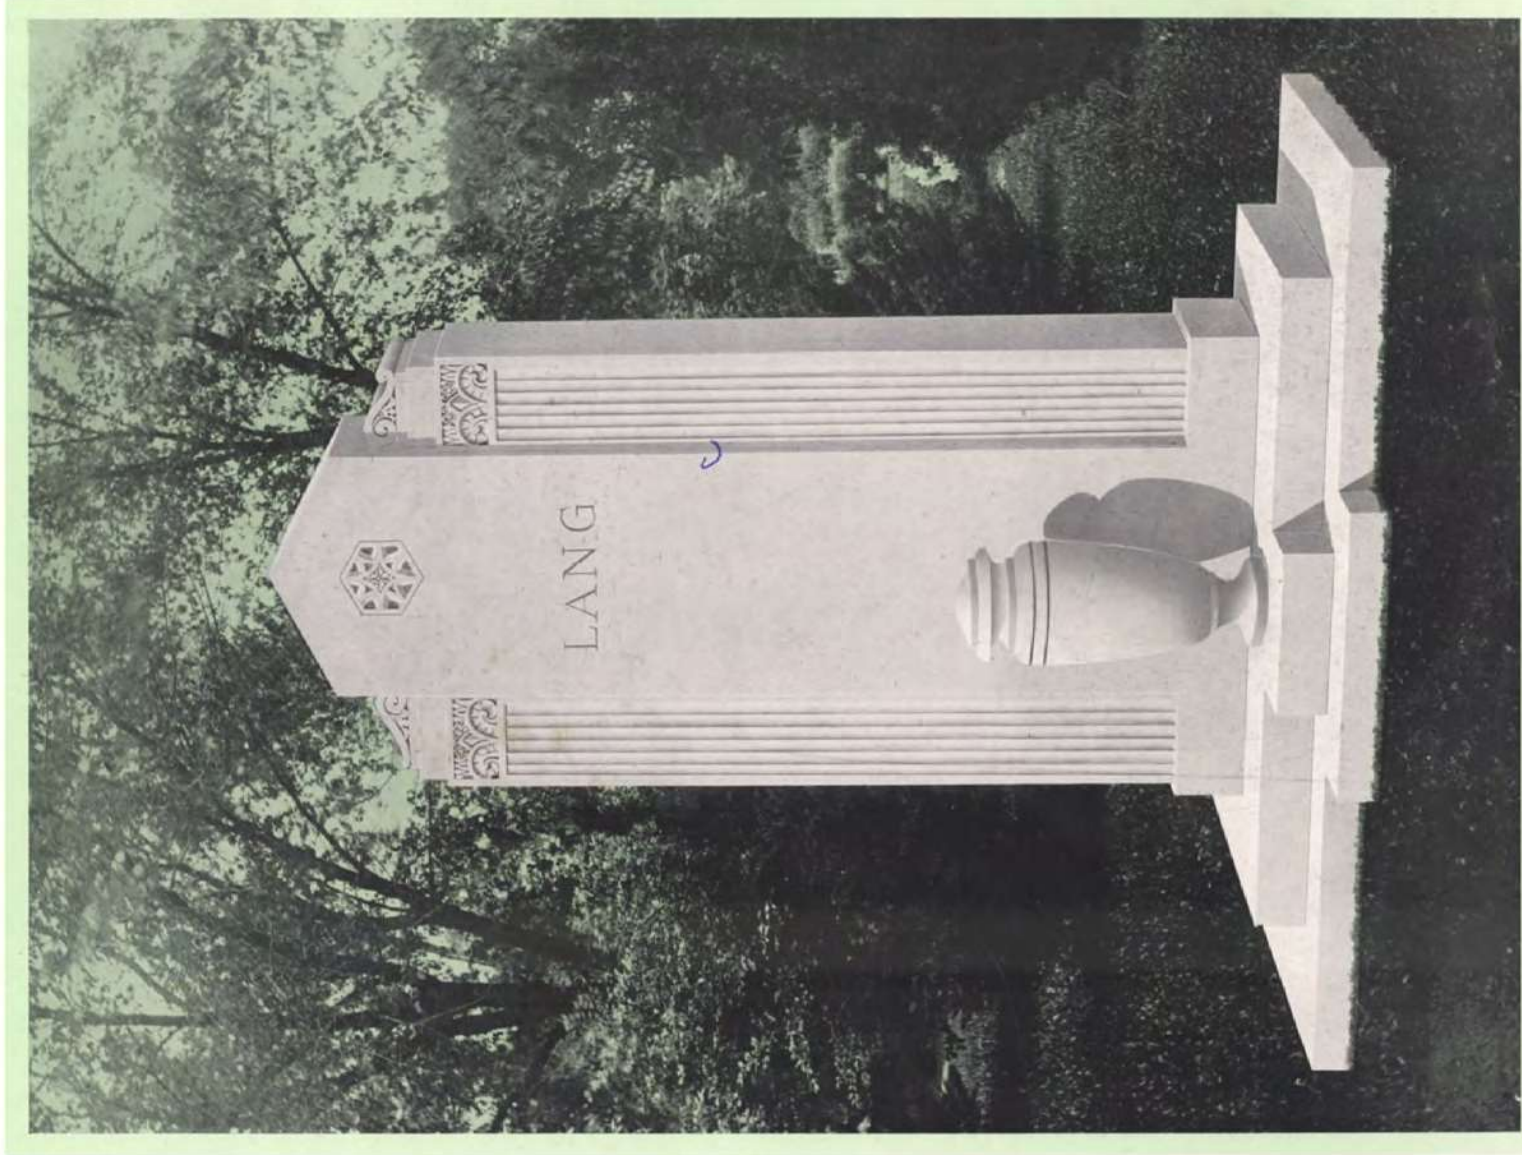

This erect tablet of genuine distinction is an exquisite combination of Classic and Modern design.
Y-3145

LANG

A. Size		B. Size		C. Size	
Die	2.8 x 0.10 x 6.0	Die	3.0 x 1.0 x 6.8	Die	3.0 x 1.0 x 6.8
Base	3.4 x 1.10 x 0.4	Base	3.10 x 2.4 x 0.4	Base	3.10 x 2.4 x 0.4
Vase	0.9 x 0.9 x 1.8	Vase	0.10 x 0.10 x 0.10	Vase	0.10 x 0.10 x 0.10
3.B. size	4.4 x 2.6 x 0.6	3.B. size	5.0 x 3.0 x 0.6		