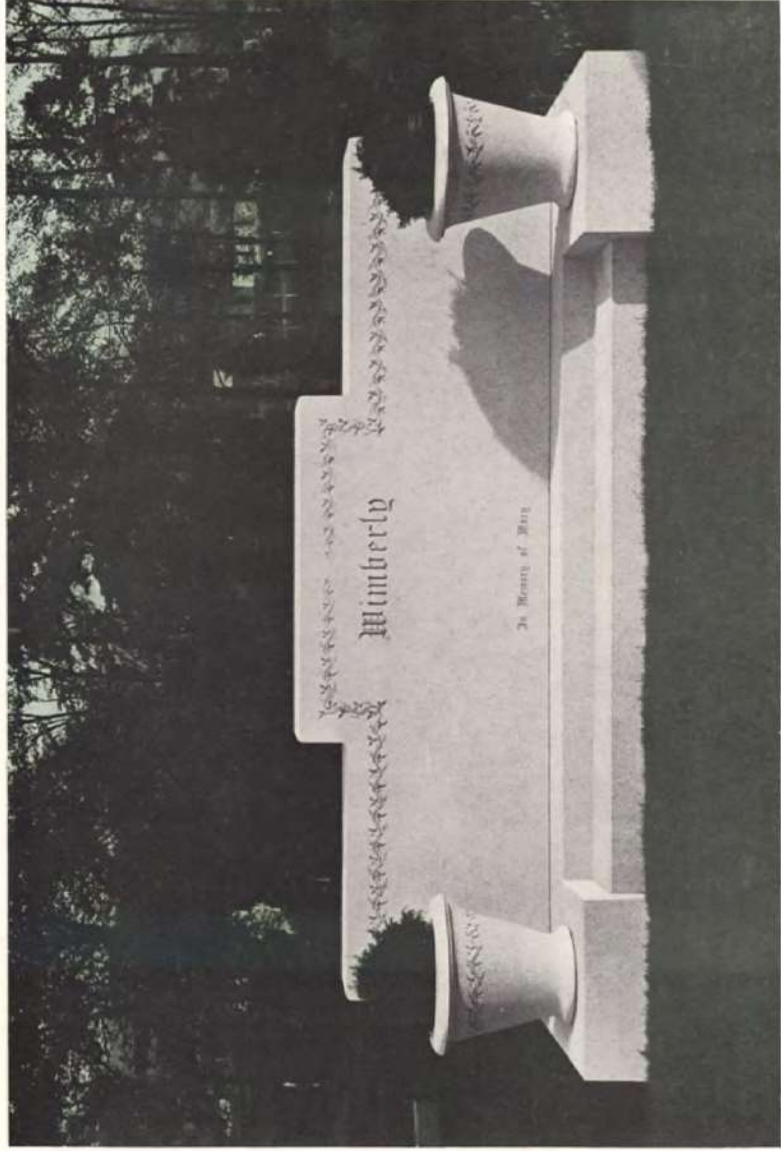

Distinction and individuality are clearly accomplished by the low sweeping die, the Ivy leaves of Memory and the use of Old English letters.

Z-3233

WIMBERLY

A. Size	Height 3.8	B. Size	Height 4.0
Die	8.4 x 1.0 x 2.8	Die	10.0 x 1.2 x 3.0
Base	9.0 x 3.4 x 1.0	Base	10.8 x 3.10 x 1.0
2 Vases	1.6 x 1.6 x 1.5	2 Vases	1.8 x 1.8 x 1.6