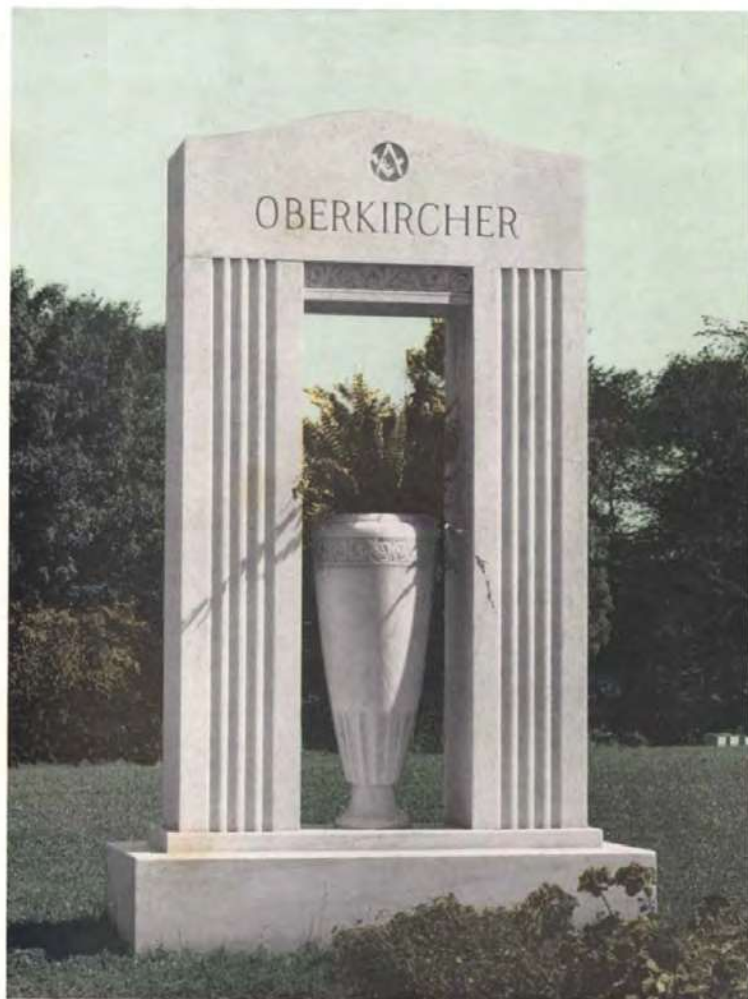

Modern lines and well placed ornament and name make this a distinctive garden tribute.

Z-3224

CRANE

Height 3-10
 1 Arch 5-0 x 0-10 x 1-6
 2 Pilasters 1-2 x 0-10 x 1-10
 1 Flower Box 2-4 x 1-2 x 0-2
 1 Base 7-0 x 2-0 x 0-6