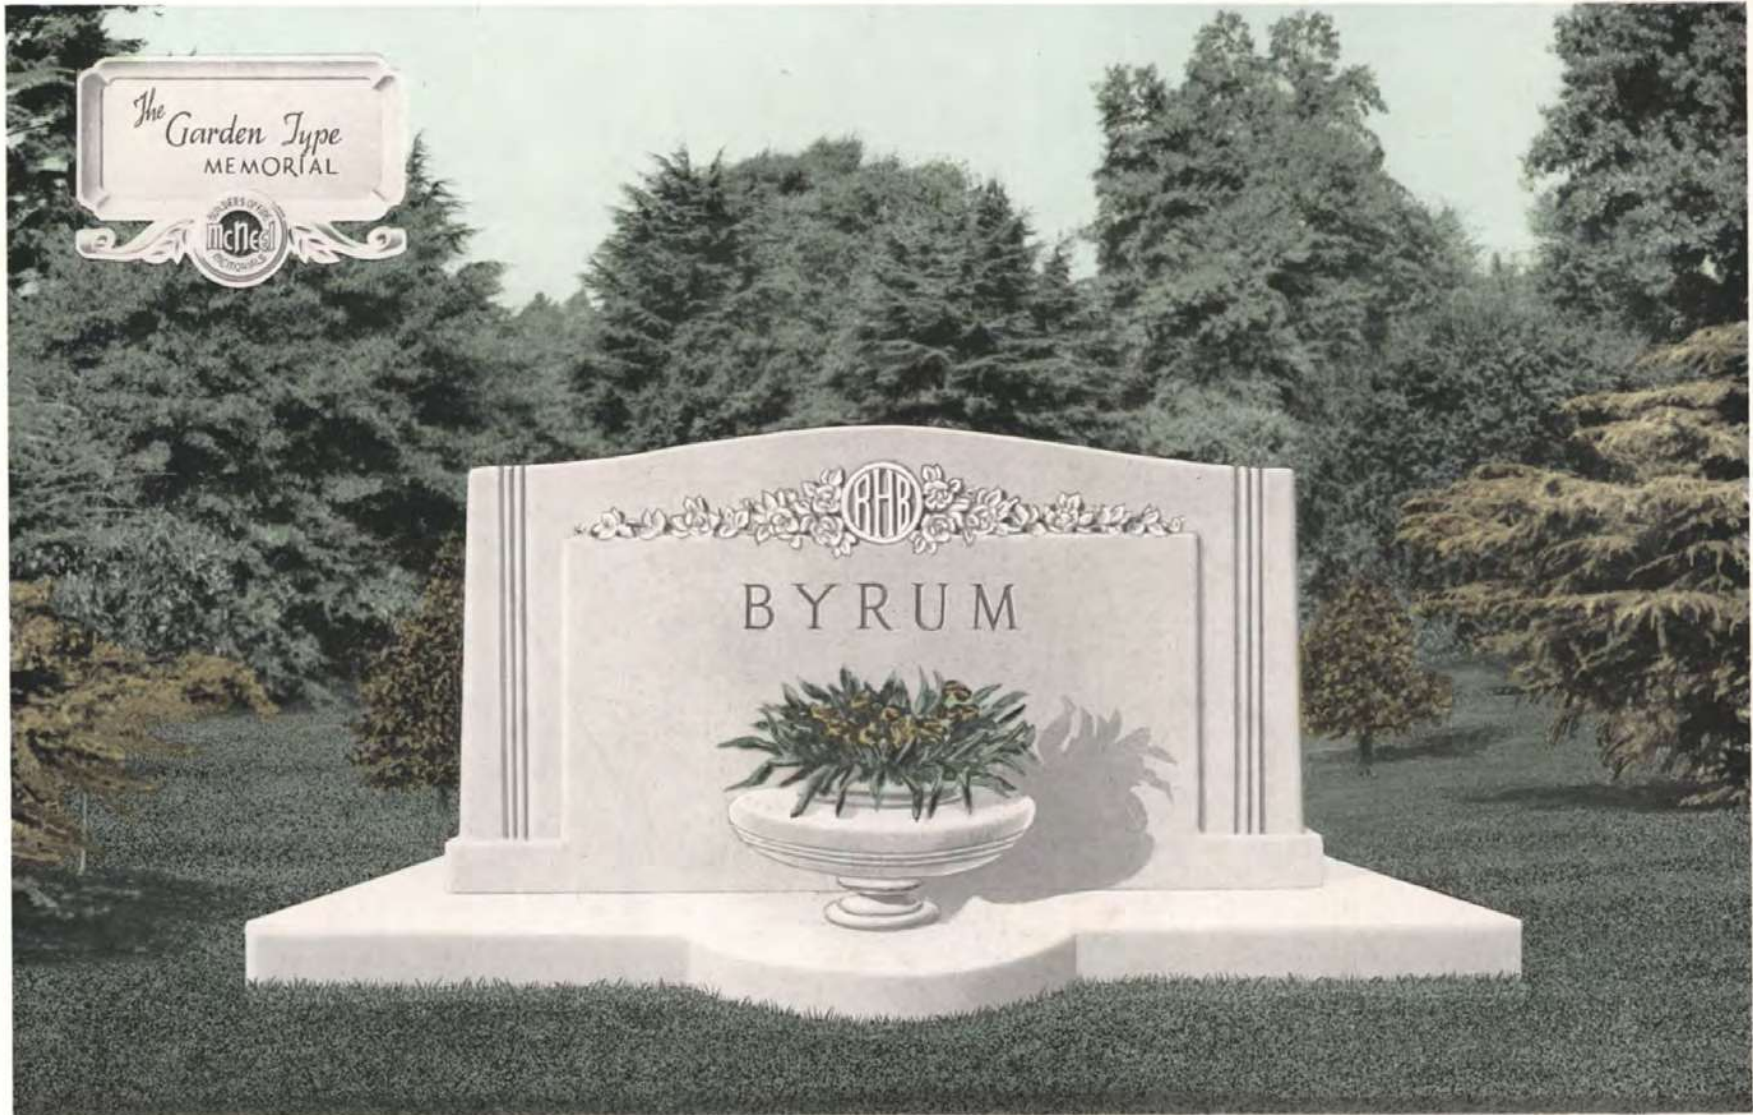

In the Byrum, we have that quality of efflorescence which is so essentially a feature of the Garden memorial. The raised panel admirably serves as a support for the delicately wrought Gardenias.

Z-3212

BYRUM

A. Size	Height	2-10	B. Size	Height	3-0	C. Size	Height	3-4
Die	4-6 x 0-10 x 2-4		Die	5-0 x 0-10 x 2-6		Die	5-6 x 1-0 x 2-8	
Base	6-0 x 2-10 x 0-6		Base	6-6 x 2-10 x 0-6		Base	7-0 x 3-0 x 0-8	
Vase	1-4 x 1-4 x 0-10		Vase	1-6 x 1-6 x 1-0		Vase	1-8 x 1-8 x 1-2