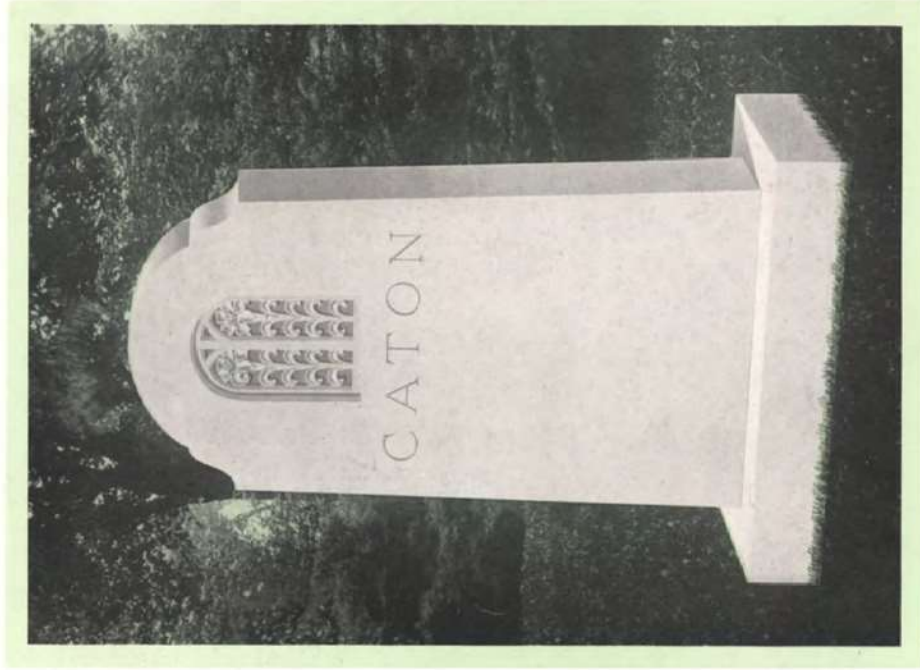

Y-3098

CATON

A. Size   Height 3-10
Die   1-10 x 0-8 x 3-4
Base   2-6 x 1-2 x 0-6

B. Size   Height 4-10
Die   2-0 x 0-8 x 4-2
Base   2-10 x 1-4 x 0-8

C. Size   Height 5-4
Die   3-6 x 0-10 x 4-8
Base   3-6 x 1-6 x 0-8