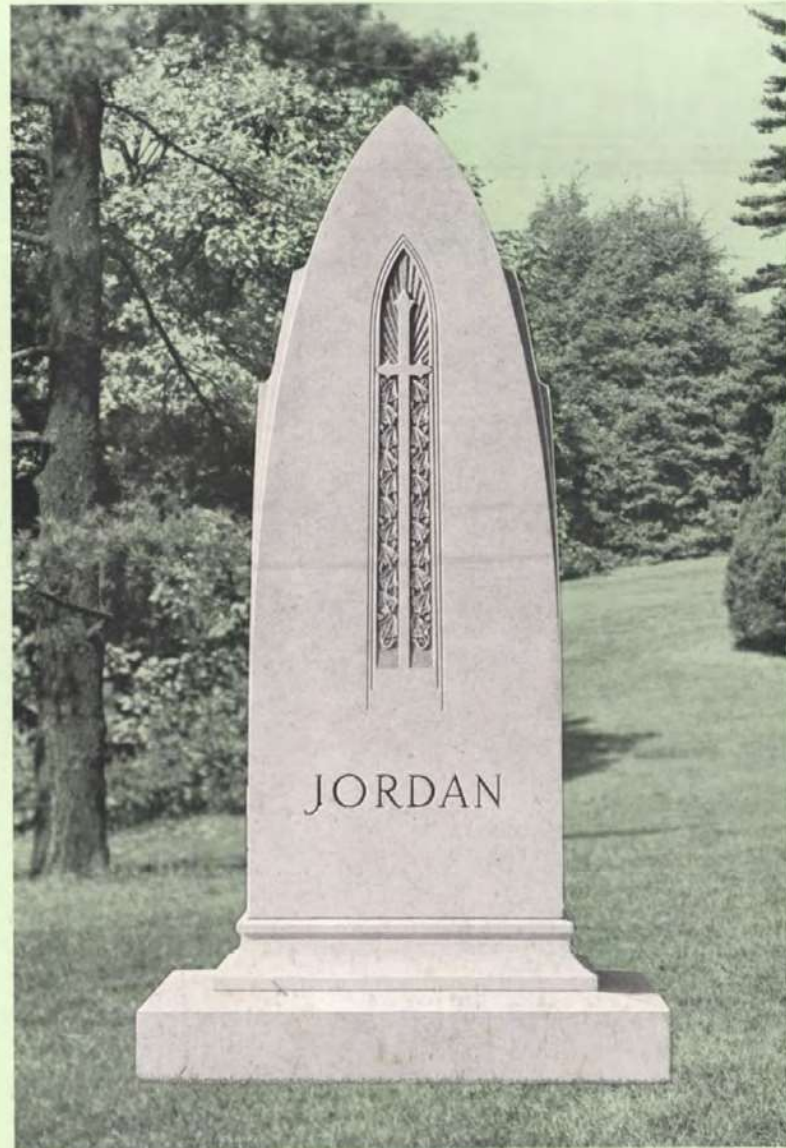

Symbolism: The Fleur-de Cross: Holy Trinity, Ivy: Memory, Faithfulness.

Y-3157

JORDAN

A. Size Height 6-6
Die 2-0 x 0-10 x 5-2
Base 2-8 x 1-4 x 0-6
B. Base 3-6 x 2-0 x 0-10

B. Size Height 7-5
Die 2-4 x 1-0 x 6-0
Base 3-1 x 1-7 x 0-7
B. Base 4-0 x 2-4 x 0-10

C. Size Height 8-6
Die 2-8 x 1-2 x 6-10
Base 3-6 x 1-10 x 0-8
B. Base 4-7 x 2-8 x 1-0

McNeel