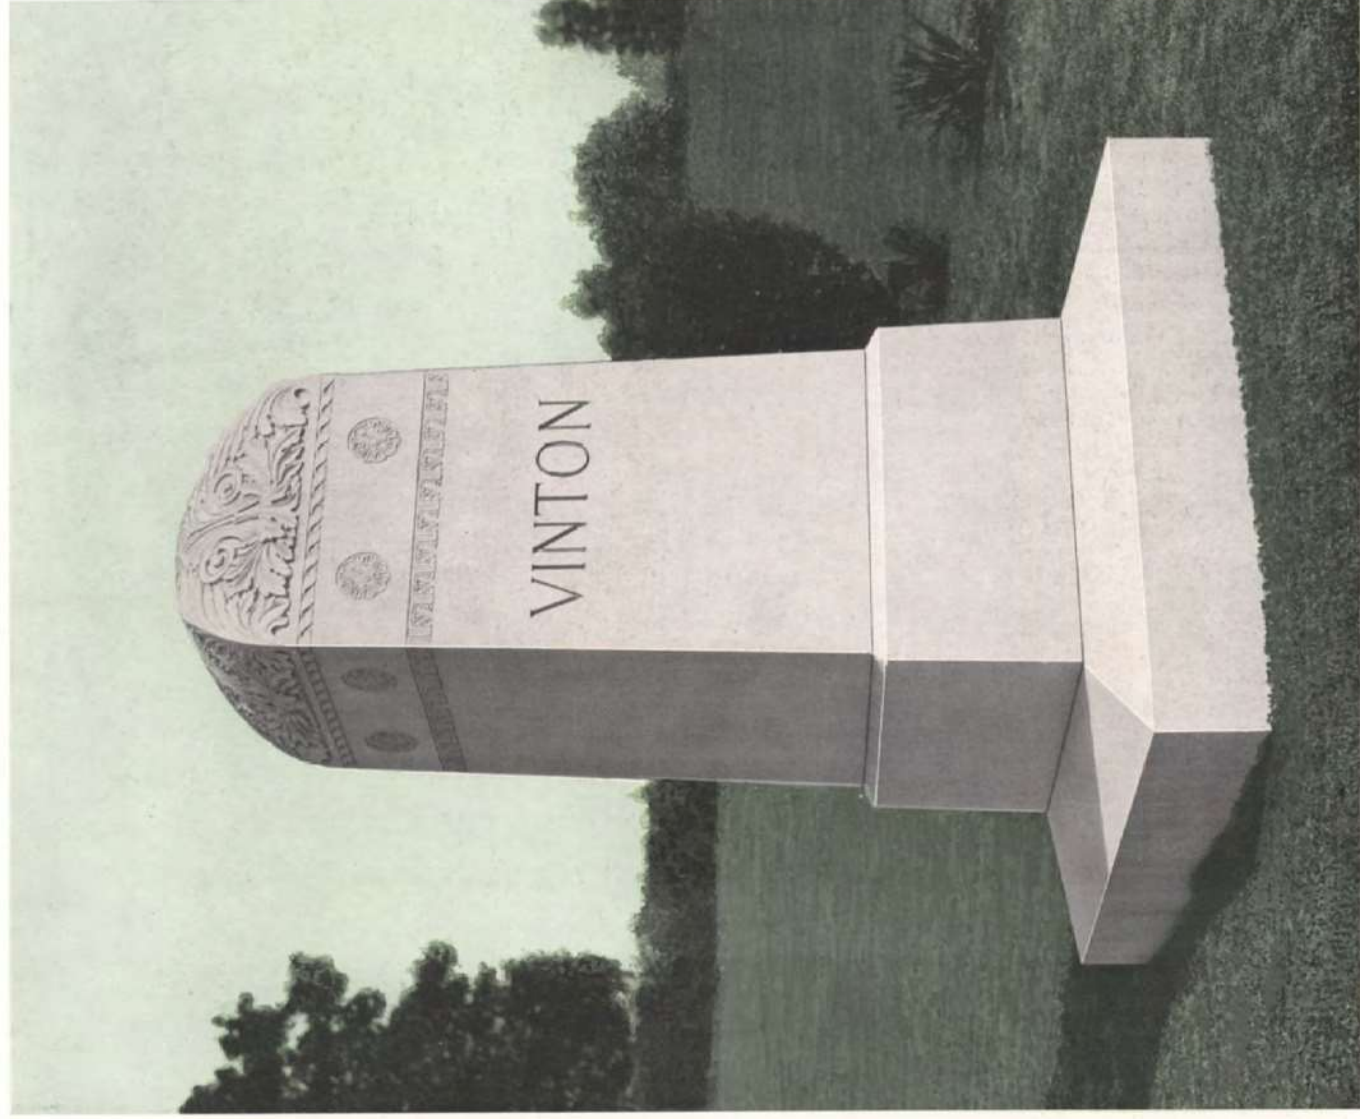

There is a commanding strength and vitality of value in this imposing tribute. The admirably carved Acanthus leaves are symbolic of Heavenly Gardens.

Z-3200

VINTON

A. Size	Height	6-10	B. Size	Height	8-4
Die	2-0	x 4-8	Die	2-6	x 5-8
Base	2-4	x 1-2	Base	2-10	x 1-6
B. Base	3-6	x 1-0	B. Base	4-6	x 1-2

McAfee