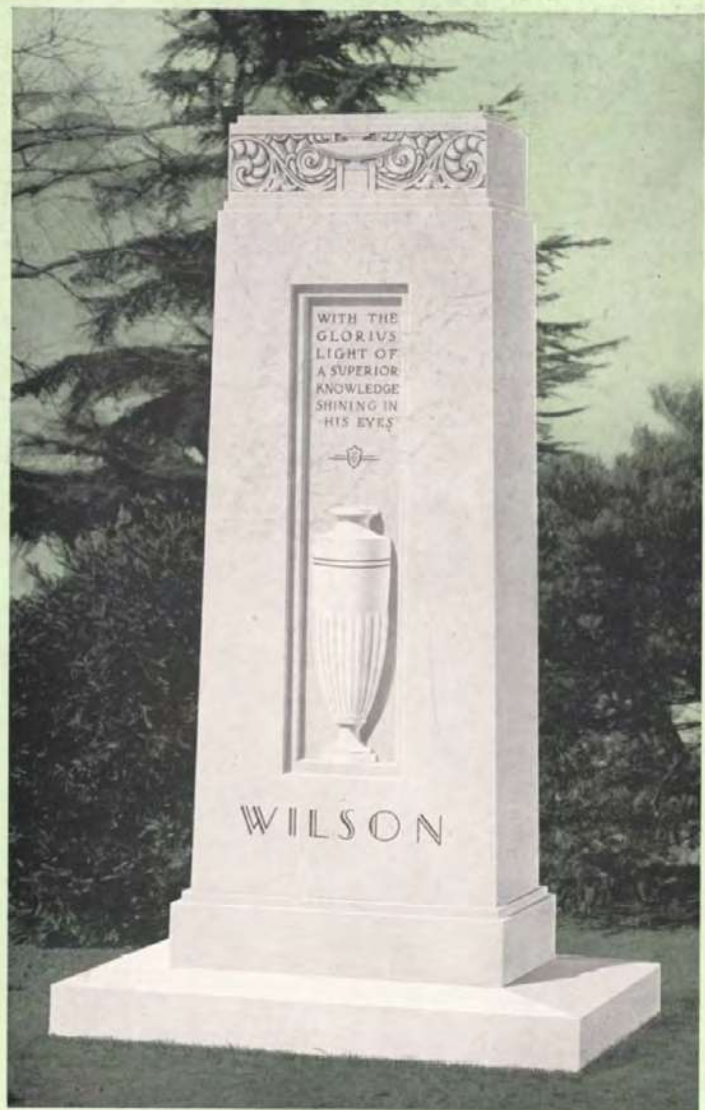

B. Size Height 7-5
Die 2-4 x 1-0 x 6-0
Base 3-1 x 1-7 x 0-7
B. Base 4-0 x 2-4 x 0-10

C. Size Height 8-6
Die 2-8 x 1-2 x 6-10
Base 3-6 x 1-10 x 0-8
B. Base 4-7 x 2-8 x 1-0

McNeel

Grace and inspiring beauty is achieved in this Vertical tablet of Modern design. The richly carved band of modern ornament around the top of the die harmonizes perfectly.