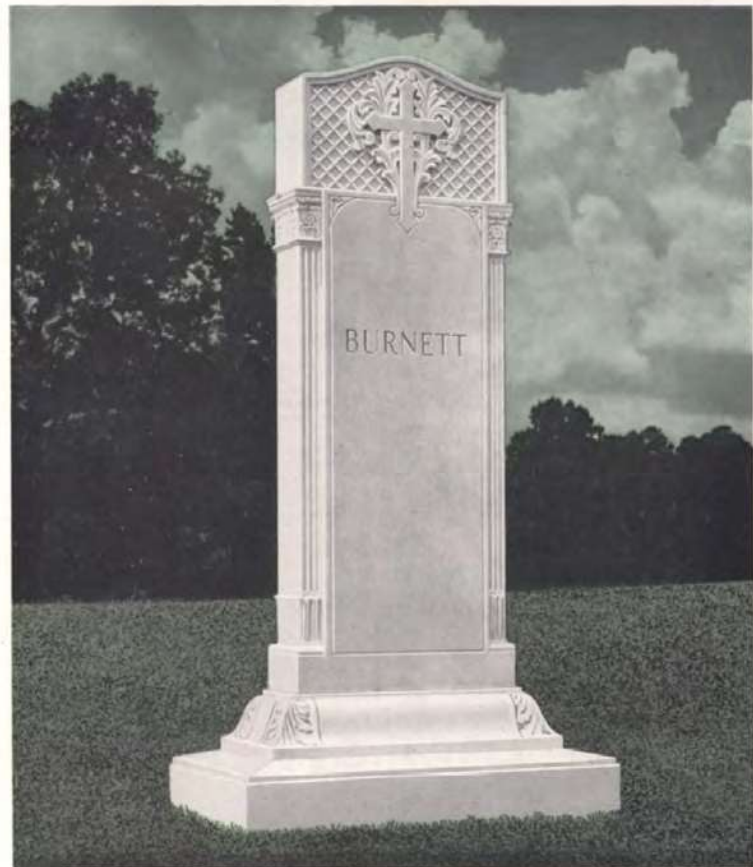

This design of Classic Architecture is enhanced by the lattice work forming the background for the Passion Cross and the Acanthus leaves, symbolic of Heavenly Gardens.

Z-3208
BURNETT

Height	10-0
Die	3-0 x 1-2 x 8-0
Base	4-2 x 2-2 x 1-0
B.Base	6-0 x 3-8 x 1-0

McNeel