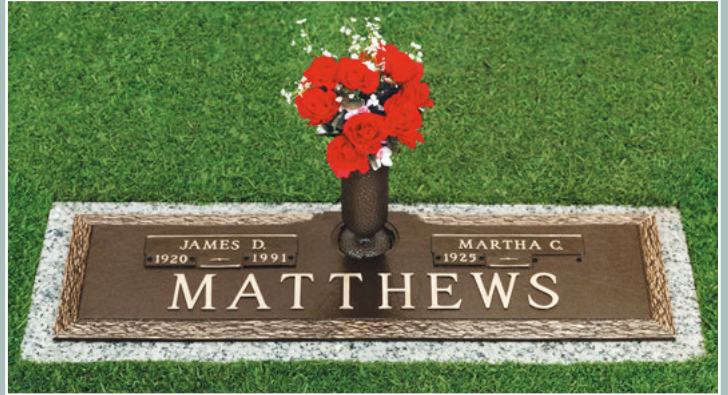

# Misty Memorials

## Misty Dogwood

The dogwood flower is a symbol of spring and the promise of life after death.

## Misty Oaklawn

The simplicity of the Oaklawn memorial provides an elegant tribute to your loved ones.

The Misty Memorial Collection companion memorials are available in 54" x 14", 44" x 13" and 36" x 13" with or without matching bronze vases.

## Misty Rose

The rose has long symbolized beauty and love. The Rose memorial expresses this spirit of love and caring.