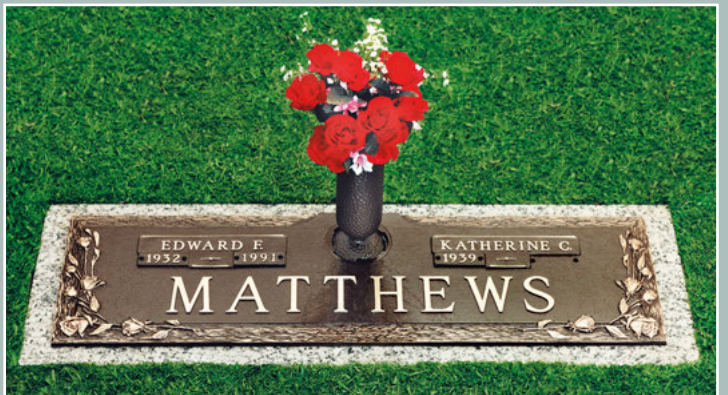

## Misty Dogwood

The dogwood flower is a symbol of spring and the promise of life after death.

## Misty Oaklawn

The simplicity of the Oaklawn memorial provides an elegant tribute to your loved ones.

The Misty Memorial Collection companion memorials are available in 54" x 14", 44" x 13" and 36" x 13" with or without matching bronze vases.

## Misty Pine

The Pine memorial conveys unwavering and eternal devotion.

- #00118144 - Praying Hands
- #00117348 - Together Forever
- #00124748 - Praying Hands

## Misty Rose

The rose has long symbolized beauty and love. The Rose memorial expresses this spirit of love and caring.