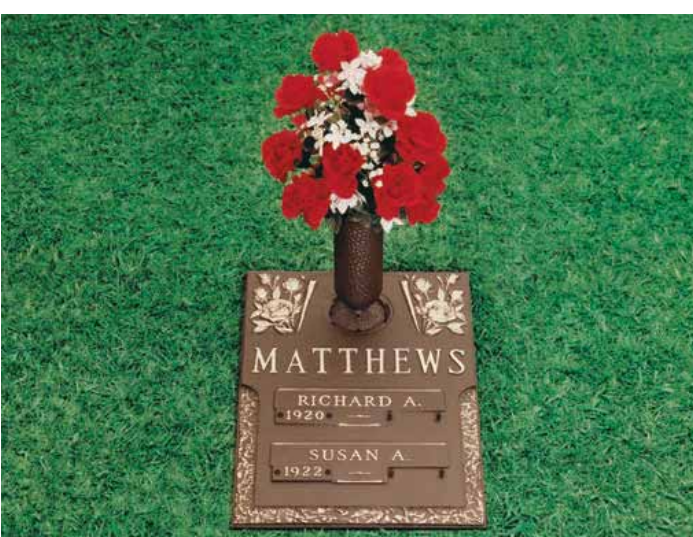

Royale Rose Double Interment

Catalog #71030500