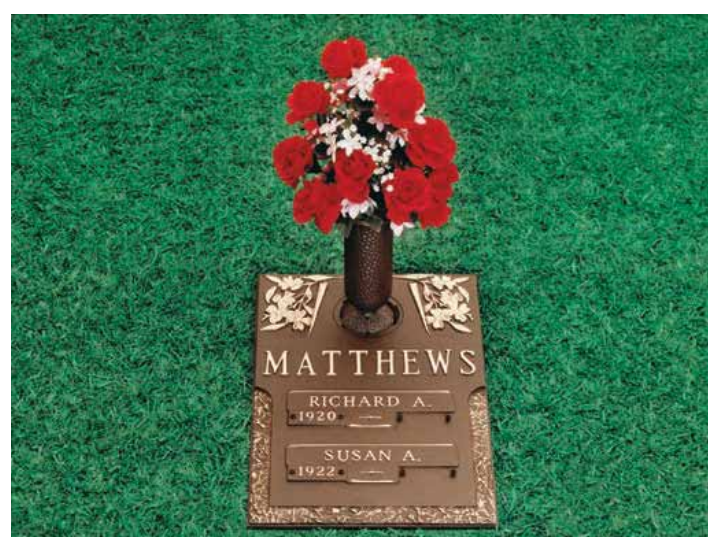

Royale Dogwood Double Interment

Catalog #71015714