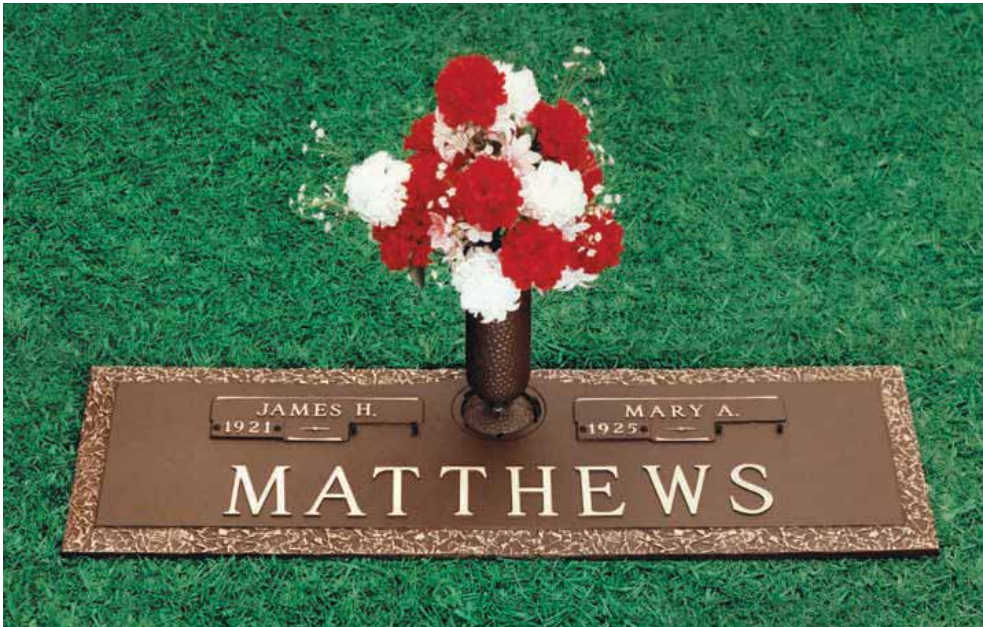

Royale Oaklawn Companion

Catalog #71028485

The simplicity of the Oaklawn memorial provides an elegant tribute to your loved ones.