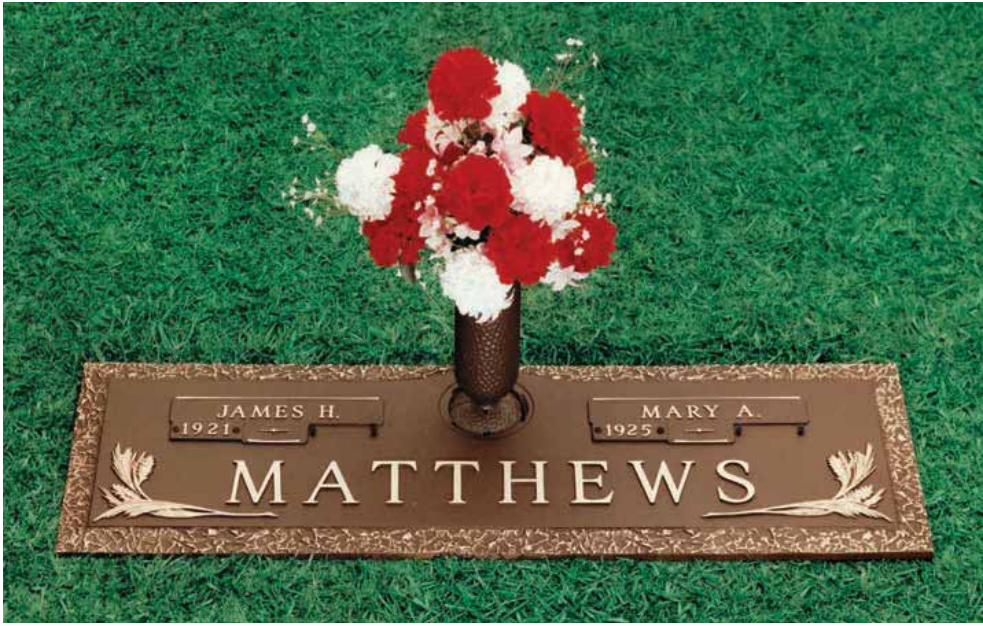

Royale Rose Companion

Catalog #71036452

The rose has long symbolized beauty and love. The Rose memorial expresses this spirit of love and caring.

Royale Dogwood Companion

Catalog #71057932

Dogwood, the flower of the Crucifixion, symbolizes heavenly love. The Royale Dogwood memorial is a reminder of Christ's promise of life after death.