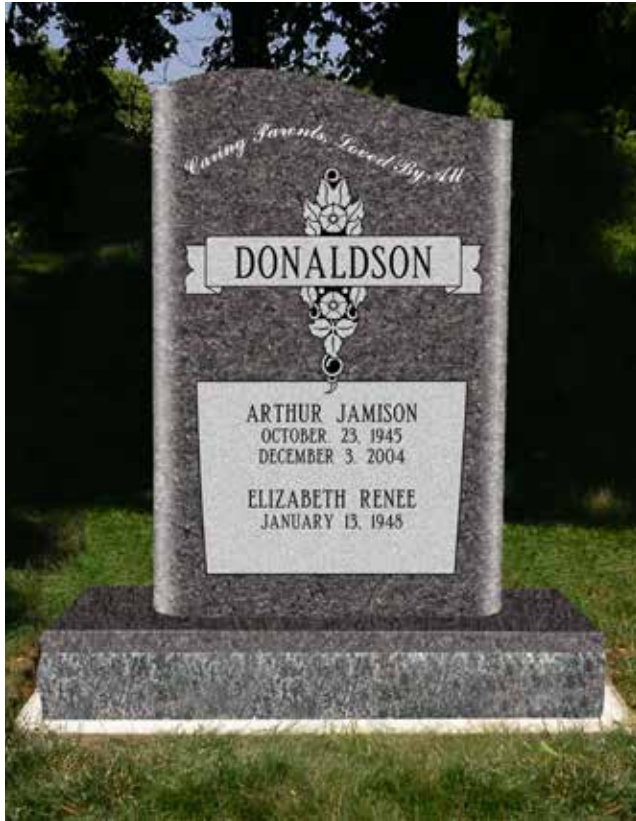

Pink

Red

HS08

2-0 x 0-6 x 3-0 • 2-10 x 1-0 x 0-6