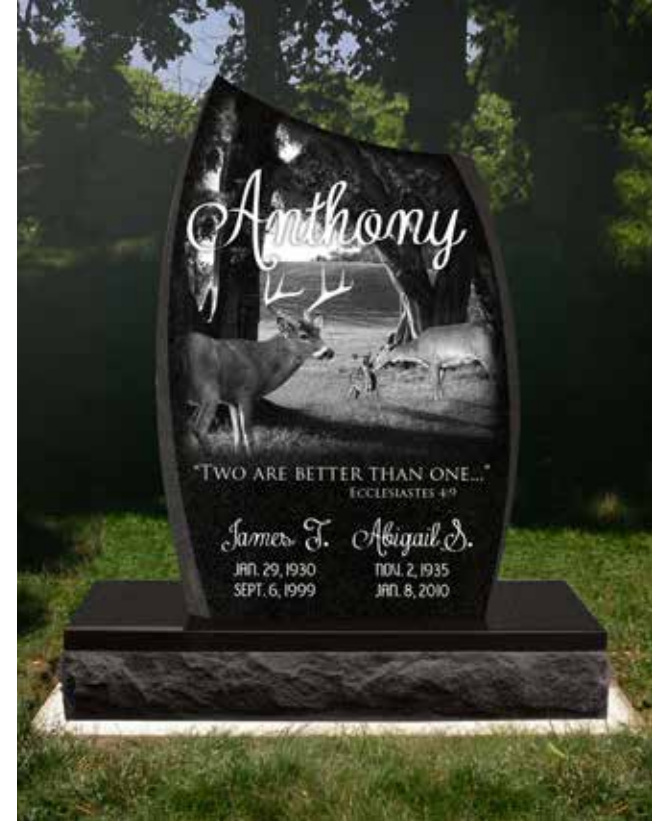

Blue

HS08

2-0 x 0-6 x 3-0 • 2-10 x 1-0 x 0-6

RT08

CT01

Etchings available only on BLACK GRANITE (and at extra cost).
A similar sandblast design may be created for other granite colors.

CL02

3-6 x 0-8 x 2-2 • 4-6 x 1-2 x 0-8